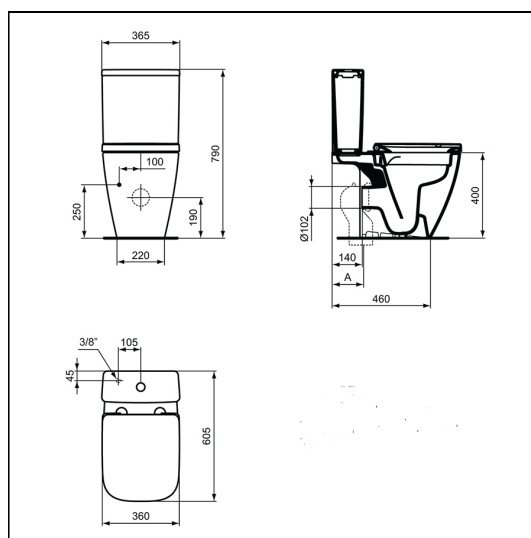

i.life S Compact Close Coupled WC Bowl

ILLUSTRATED

- T5198** i.life S compact close coupled wc bowl with horizontal outlet and rims+ technology
- E2492** i.life A & S close coupled compact cistern 4/2.6 litre dual flush valve bottom supply and internal overflow
- T4737** i.life A & S toilet seat and cover, compact, slow close

OPTIONS

- E2491** i.life A & S close coupled compact cistern 6/4 litre dual flush valve bottom supply and internal overflow
- T4736** i.life A & S toilet seat and cover, compact
- T5328** Ideal Standard i.life A & S toilet seat and cover, compact, slim
- T5329** Ideal Standard i.life A & S toilet seat and cover, compact, slim, slow close
- S4300** Panekta outlet connector to convert horizontal outlet wcs to S or turned P trap
- S4305** Panekta outlet connector to convert horizontal outlet wcs to P trap

ILLUSTRATED PRODUCT DETAILS

Weights

T4737 1.80 KG

Materials

- T5198** Vitreous China
- E2492** Vitreous China
- T4737** Mixed Material

Finishes

- T5198** White (01)
- E2492** White (01)
- T4737** White (01)

Capacity

E2492 4.0 litres

Designer

Palomba Serafini Associati

Standards

WC bowl to BS EN 997 and BS EN 33

Special Notes

WC screwed to floor using concealed brackets (supplied) and cistern screwed to wall.