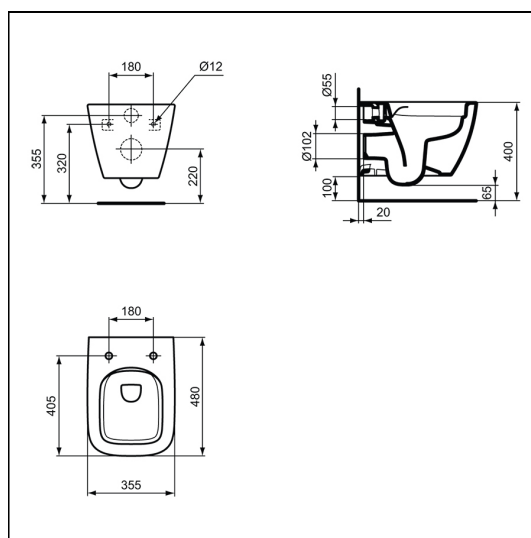

ACCREDITATIONS

FEATURES