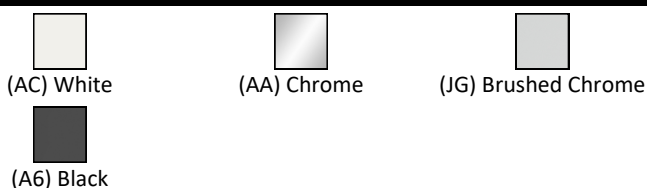

i.life S Compact Wall Mounted WC Bowl

ILLUSTRATED

- **T4592** i.life S compact wall mounted wc bowl with horizontal outlet and rims+ technology
- **T4737** i.life A & S toilet seat and cover, compact, slow close
- **R0121** Oleas M2 mechanical dual flushplate Ideal Standard - chrome
- **R0153** ProSys 1150mm height, mechanical wall hung WC frame, 120 depth, front actuation

OPTIONS

- **T4736** i.life A & S toilet seat and cover, compact
- **T5328** Ideal Standard i.life A & S toilet seat and cover, compact, slim
- **T5329** Ideal Standard i.life A & S toilet seat and cover, compact, slim, slow close

ILLUSTRATED PRODUCT DETAILS

Weights

- **T4592** 11.90 KG
- **T4737** 1.80 KG
- **R0121** 0.34 KG
- **R0153** 12.20 KG

Materials

- **T4592** Vitreous China
- **T4737** Mixed Material
- **R0121** Mixed Material
- **R0153** Mixed Material

Finishes

- **T4592** ☐ White (01)
- **T4737** ☐ White (01)
- **R0121** ☐ White (AC)
- **R0153** ☐ Neutral / No Finish (67)

Designer

Palomba Serafini Associati

FINISH OPTIONS

Standards

WC pan to BS EN 997 and BS EN 33

Special Notes

Fix the E0060 support brackets to the floor within the duct and secure the WC with bolts (supplied) and hidden fixing set provided. Screw the bolts to the back wall. Can be used with i.life furniture WC unit. Oleas, Solea, Altes & Symfo are compatible with Prosys cisterns only. Please see flushplate section for full finish/colour options.