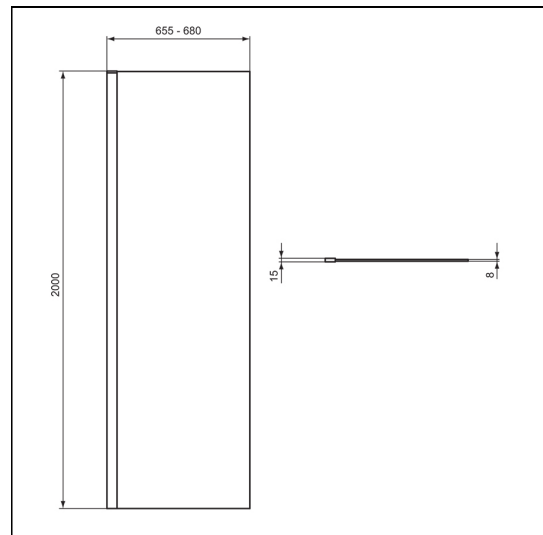

# IS i.life 700mm Wetroom Panel

## ILLUSTRATED

**T4869** IS i.life 700mm wetroom panel with idealclean clear glass, bright silver finish

## OPTIONS

**T4891** IS i.life 1000mm straight bracing bracket bright silver finish

**T4892** IS i.life 1500mm extended straight bracing bracket bright silver finish

**T5214** IS i.life 800mm angle bracing bracket bright silver finish