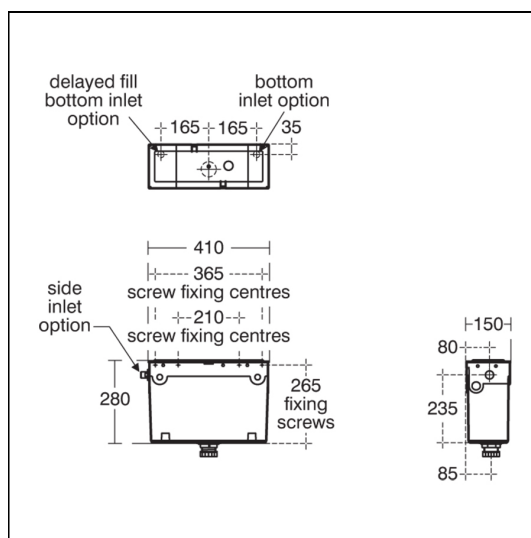

Conceala 2 concealed cistern, side inlet

ILLUSTRATED

- E2125** Conceala 2 concealed cistern universal height, side inlet cistern - pneumatic dual flush valve - no flushplate - 6/4 litre flush
- S4399** Contemporary flush plate dual flush for Conceala 2 cisterns

ILLUSTRATED PRODUCT DETAILS

Weights

- E2125** 2.66 KG
- S4399** 1.10 KG

Materials

- E2125** Plastic
- S4399** Chrome Plated Plastic

Finishes

- E2125**  Neutral / No Finish (67)
- S4399**  Chrome (AA)

Capacity

- E2125** 6.0 litres

Standards

Cistern to BS EN 14055

Special Notes

Cistern is supplied with 2 x 800mm lengths of plastic air tubes. Optional 3m lengths can be purchased where remote operation is required.