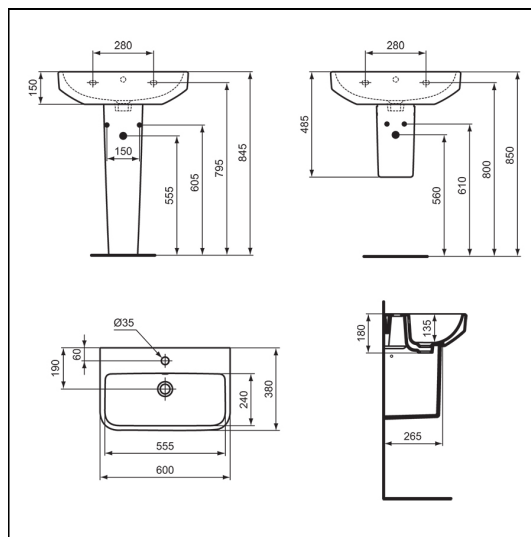

i.life S 60cm Compact Washbasin

ILLUSTRATED

- T4583** i.life S 60cm compact washbasin, 1 taphole
- T5196** i.life S semi-pedestal
- E0157** Wall fixing set
- BD246** Ceraplan single lever basin mixer, with click waste
- S8910** Trap 1 1/4" plastic bottle, 75mm seal, multi-purpose outlet

OPTIONS

- T5199** i.life S & B full pedestal
- E2653** Ceramic 1 1/4" basin clicker waste: slotted

ILLUSTRATED PRODUCT DETAILS

Sizes

T4583 w:600 x d:380

Weights

- T4583** 15.10 KG
- E0157** 0.16 KG
- BD246** 1.77 KG
- S8910** 0.20 KG

Capacity

T4583 6.5 litres

Flow rates

BD246 5 Litres per minute @ 3 bar pressure

Designer

Palomba Serafini Associati

Standards

Washbasin to BS EN 14688 and BS EN 31

Special Notes

Washbasin wall mounted using E0157 wall fixing set with full pedestal mounted using 2 screws through the back of the basin (not supplied).

FEATURES