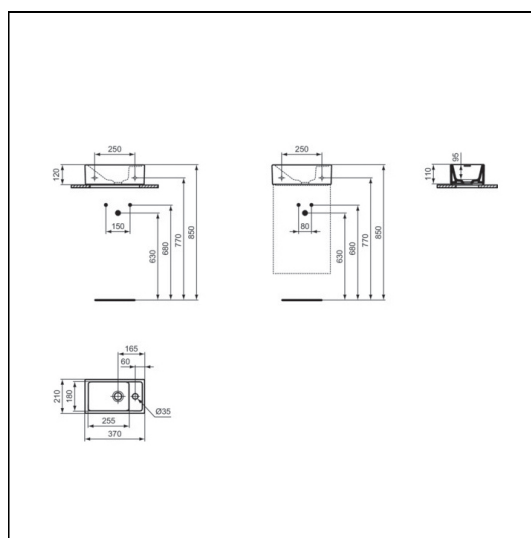

Ideal Standard i.life S 37cm Guest Washbasin

ILLUSTRATED

- **E2112** Ideal Standard i.life S 37cm guest washbasin, 1 taphole, no overflow, right hand
- **E0157** Wall fixing set
- **BD208** Ceraplan single lever mini basin mixer
- **E1483** 1 1/4" Basin clicker waste: unslotted
- **E0079** Trap 1 1/4" Contemporary metal bottle, 75mm seal

ILLUSTRATED PRODUCT DETAILS

Weights

- **E0157** 0.16 KG
- **BD208** 1.40 KG
- **E0079** 1.45 KG

Materials

- **E0157** Metal
- **BD208** Chrome Plated Brass
- **E1483** Chrome Plated Metal
- **E0079** Chrome Plated Metal

Finishes

- **E2112** White (01)
- **E0157** Neutral / No Finish (67)
- **BD208** Chrome (AA)
- **E1483** Chrome (AA)
- **E0079** Chrome (AA)

Flow rates

- **BD208** 5 Litres per minute @ 3 bar pressure

Designer

Palomba Serafini Associati

FINISH OPTIONS

- (AA) Chrome
- (XG) Silk Black
- (A2) Brushed Gold
- (A5) Magnetic Grey
- (GN) Silver Storm

Standards

Washbasin to BS EN 14688 and BS EN 31

Special Notes

Washbasin wall mounted using E0157 wall fixing set (not supplied).

ACCREDITATIONS

1810015