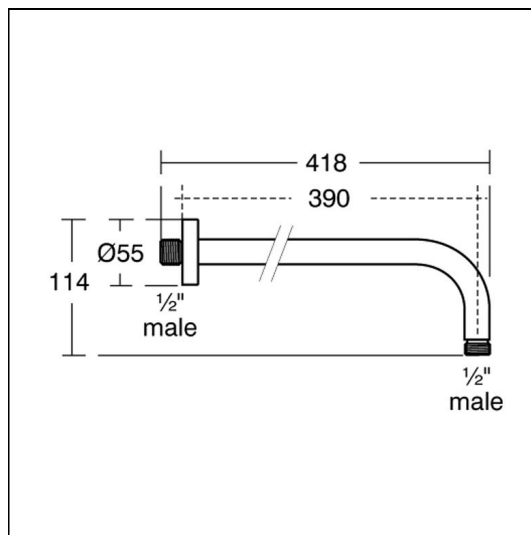

Idealrain Wall Arm 400mm

ILLUSTRATED

B9445 Idealrain horizontal wall arm 400mm

ILLUSTRATED PRODUCT DETAILS

Weights

B9445 0.72 KG

Finishes

B9445 Chrome (AA)

Materials

B9445 Chrome Plated

FINISH OPTIONS

(AA) Chrome

(A2) Brushed Gold

(A5) Magnetic Grey

(GN) Silver Storm

(XG) Silk Black

ACCREDITATIONS

1709023

FEATURES