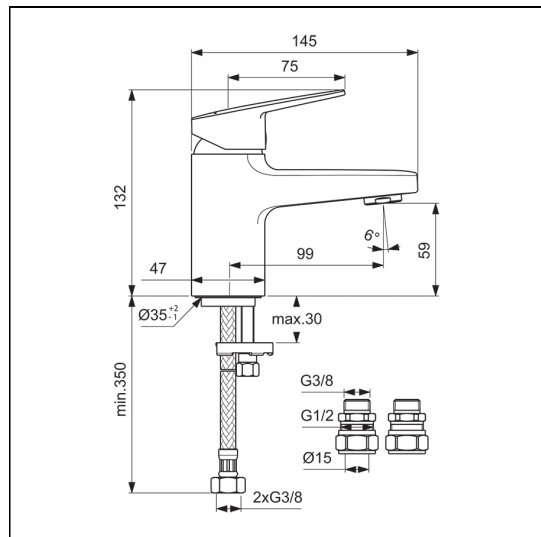

Ceraplan Single Lever Mini Basin Mixer

ILLUSTRATED

BD208 Ceraplan single lever mini basin mixer

ILLUSTRATED PRODUCT DETAILS

Weights

BD208 1.40 KG

Finishes

BD208  Chrome (AA)

Materials

BD208 Chrome Plated Brass

Flow rates

BD208 5 Litres per minute @ 3 bar pressure

Designer

Palomba Serafini Associati

FINISH OPTIONS

FEATURES