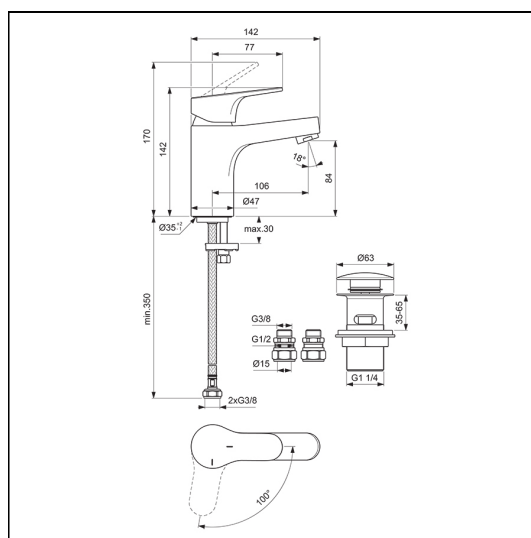

Cerabase Single Lever Basin Mixer With Click Waste

ILLUSTRATED

BD054 Cerabase single lever basin mixer with click waste and bluestart technology

ILLUSTRATED PRODUCT DETAILS

Weights

BD054 1.52 KG

Materials

BD054 Chrome Plated Brass

Standards

EN817

Finishes

BD054 Chrome (AA)

Designer

Palomba Serafini Associati

FEATURES