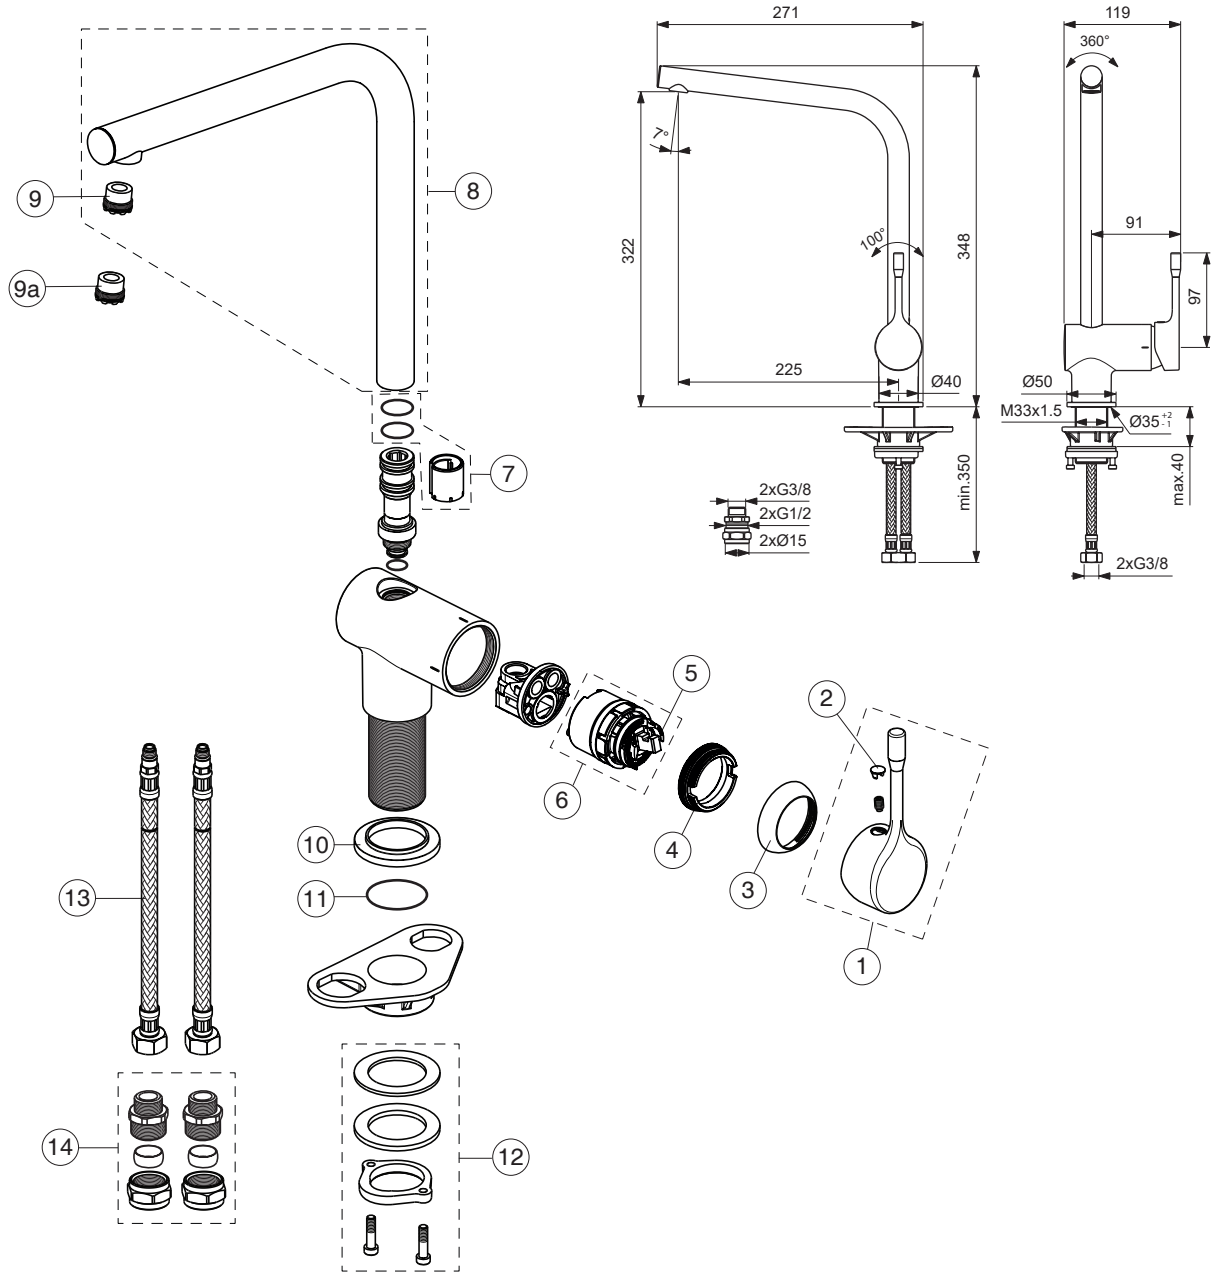

BD572XX

For XX=Coverage-Designate:
AA=chrome, GN=silver storm

For Instance:
B961580AA for chrome

Pos.	Signify	Spare parts-Nr.	Quantity	Pos.	Signify	Spare parts-Nr.	Quantity
1	Lever,w/logo-set	B961580XX	1 Pcs.				
2	Cap decorative	B960473AA	1 Pcs.				
3	Rosette	B961438XX	1 Pcs.				
4	Screw M41x1.5/M38x1.5	B961374NU	1 Pcs.				
5	Hot limit stop	A861181NU	1 Pcs.				
6	Cartridge Ø38mm	A861156NU*	1 Pcs.				
7	Sealing set for tub.spout	B961574NU	1 Set.				
8	Tub.spout -compl.	B961792XX	1 Set.				
9	Aer.cache M16.5x1-7 l/min	B961791NU	1 Pcs.				
9a	Flow straight	B960500NU	1 Pcs.				
10	Rosette decorative	B960712XX	1 Pcs.				
11	O-Ring 37,77 X 2,62	A962574NU	1 Pcs.				
12	Connecting group	B960255NU	1 Pcs.				
13	Flex hose G3/8;L500mm	A962005NU	1 Pcs.				
14	Connector G3/8,Ø15-set	B960845NU	1 Set				