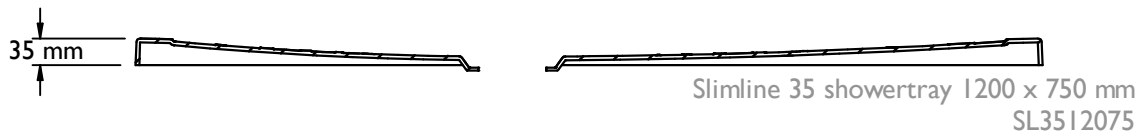

Weight (approx) Kg

9	12	15	15	16	14.5	17	No Data	19
---	----	----	----	----	------	----	---------	----

Impey Showers Ltd reserves the right to change the design of specification without prior notice. All values are approximate.

Impey Showers Ltd, info@impeyshowers.com t.01460 260080 f.01460 259800 www.impeyshowers.com

SLIMLINE 35 SHOWERTRAY DATASHEET 800 x 800 mm

PRODUCT/CODE

SLIMLINE 35 SHOWERTRAY DATASHEET 900 x 900 mm

PRODUCT/CODE

SLIMLINE 35 SHOWERTRAY DATASHEET 1000 x 1000 mm

SLIMLINE 35 SHOWERTRAY DATASHEET 1200 x 750 mm

PRODUCT/CODE

SLIMLINE 35 SHOWERTRAY DATASHEET 1200 x 900 mm

PRODUCT/CODE

SLIMLINE 35 SHOWERTRAY DATASHEET 1300 x 700 mm

PRODUCT/CODE

SLIMLINE 35 SHOWERTRAY DATASHEET 1300 x 750 mm

PRODUCT/CODE

SLIMLINE 35 SHOWERTRAY DATASHEET 1500 x 750 mm

PRODUCT/CODE

SLIMLINE 35 SHOWERTRAY DATASHEET 1700 x 750 mm

PRODUCT/CODE