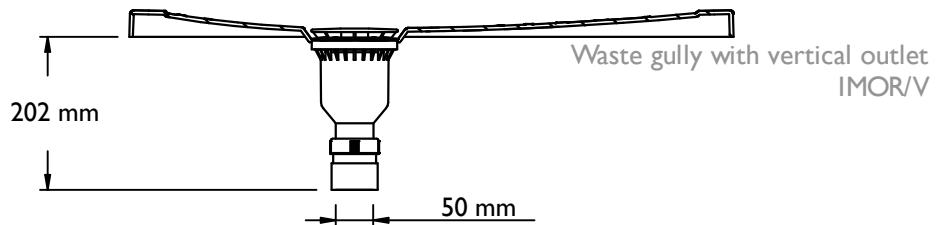

SLIMLINE 35 SHOWERTRAY DATASHEET

Technical Data

Tray Height	All 35mm in height
Handing	Universal (not handed)
Waste outlet position	Waste position is off centre allowing the tray to be rotated to avoid obstructions such as joists or pipework etc. (see drawings)
Trap Size	90mm aperture in tray
Waste options	Shower tray can accept either Gravity or pumped waste by selecting the correct trap or pump kit (pump kits available separately)
Sizes Available	800mm x 800mm, 900mm x 900mm, 1000mm x 1000mm, 1200mm x 750mm, 1200mm x 900mm, 1300mm x 750mm, 1500mm x 750mm, 1300mm x 700mm and 1700mm x 750mm
Cut to length version (SL35 17075) 1700mm x 750mm	Can be cut to Length to suit wall to wall measurement. When cut to length the end cap accessory (SL35/EC75) is required. minimum cut length of tray 1200mm
Construction	Multi Layer GRP with durable Polyester Gel coat upper surface.
Installation	We recommend bedding the tray on either Tile Adhesive or Expanding Foam to offer additional support to the shower tray base.
Supplied with	IMOR/H 90mm Horizontal outlet (43mm) waste trap (50mm water seal), flexible water proof tiling self-adhesive tiling up stand (US12350).
Waste Trap Options Available from Impey	IMOR/H 90mm Horizontal outlet (43mm outlet) (supplied as standard) IMOR/V 90mm Vertical outlet (50mm outlet) IMOR/P 90mm pumped waste (22mm outlet) SLW/ITT Slimline waste (43mm outlet) waterless trap
Available accessories	35mm ramp system, (2MR, RCS, LHRC and RHRC see catalogue) Service ducting (SD1, SD2 and SDC/190)

Weight (approx) Kg

9	12	15	15	16	14.5	17	No Data	19
---	----	----	----	----	------	----	---------	----

Impey Showers Ltd reserves the right to change the design of specification without prior notice. All values are approximate.

Impey Showers Ltd, info@impeyshowers.com t.01460 260080 f.01460 259800 www.impeyshowers.com

SLIMLINE 35 SHOWERTRAY DATASHEET 800 x 800 mm

PRODUCT/CODE

SLIMLINE 35 SHOWERTRAY DATASHEET 900 x 900 mm

PRODUCT/CODE