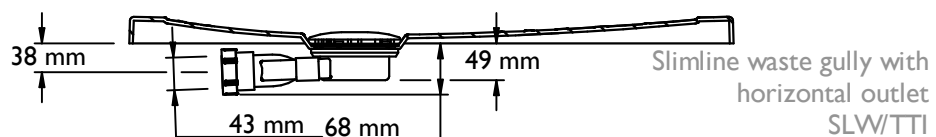

PRODUCT/CODE