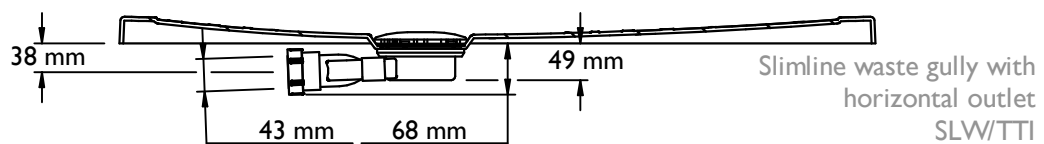

SLIMLINE 35 SHOWERTRAY DATASHEET

Technical Data

Tray Height	All 35mm in height
Handing	Universal (not handed)
Waste outlet position	Waste position is off centre allowing the tray to be rotated to avoid obstructions such as joists or pipework etc. (see drawings)
Trap Size	90mm aperture in tray
Waste options	Shower tray can accept either Gravity or pumped waste by selecting the correct trap or pump kit (pump kits available separately)
Sizes Available	800mm x 800mm, 900mm x 900mm, 1000mm x 1000mm, 1200mm x 750mm, 1200mm x 900mm, 1300mm x 750mm, 1500mm x 750mm, 1300mm x 700mm and 1700mm x 750mm
Cut to length version (SL35 17075) 1700mm x 750mm	Can be cut to Length to suit wall to wall measurement. When cut to length the end cap accessory (SL35/EC75) is required. minimum cut length of tray 1200mm
Construction	Multi Layer GRP with durable Polyester Gel coat upper surface.
Installation	We recommend bedding the tray on either Tile Adhesive or Expanding Foam to offer additional support to the shower tray base.
Supplied with	IMOR/H 90mm Horizontal outlet (43mm) waste trap (50mm water seal), flexible water proof tiling self-adhesive tiling up stand (US12350).
Waste Trap Options Available from Impey	IMOR/H 90mm Horizontal outlet (43mm outlet) (supplied as standard) IMOR/V 90mm Vertical outlet (50mm outlet) IMOR/P 90mm pumped waste (22mm outlet) SLW/ITT Slimline waste (43mm outlet) waterless trap
Available accessories	35mm ramp system, (2MR, RCS, LHRC and RHRC see catalogue) Service ducting (SD1, SD2 and SDC/190)

Impey Showers Ltd, info@impeyshowers.com t.01460 260080 f.01460 259800 www.impeyshowers.com

SLIMLINE 35 SHOWERTRAY DATASHEET 800 x 800 mm

PRODUCT/CODE

SLIMLINE 35 SHOWERTRAY DATASHEET 900 x 900 mm

PRODUCT/CODE

SLIMLINE 35 SHOWERTRAY DATASHEET 1000 x 1000 mm

SLIMLINE 35 SHOWERTRAY DATASHEET 1200 x 750 mm

PRODUCT/CODE

SLIMLINE 35 SHOWERTRAY DATASHEET 1200 x 900 mm

PRODUCT/CODE

SLIMLINE 35 SHOWERTRAY DATASHEET 1300 x 700 mm