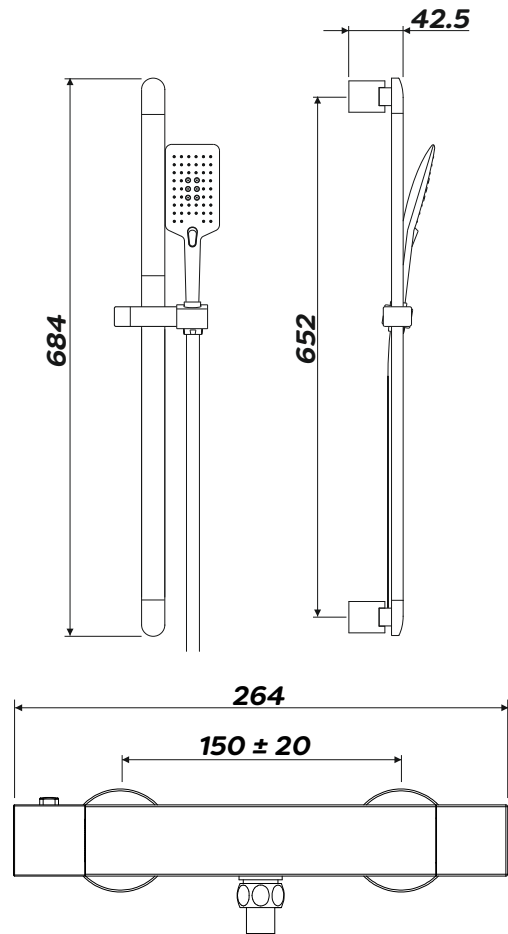

## Technical Specification

<b>Max Inlet Pressure (static):</b>	<b>5 Bar</b>
<b>Min Inlet Pressure (dynamic):</b>	<b>0.2 Bar</b>
<b>Max Inlet Temperature:</b>	<b>60°C</b>
<b>Factory Pre-set Temperature:</b>	<b>38°C with max temp stop</b>
<b>Temperature Stability:</b>	<b>+/-2°C</b>
<b>Inlet Connections with fast fix:</b>	<b>15mm</b>
<b>Outlet Connection:</b>	<b>G1/2" BSP</b>
<b>Min temperature differential between hot inlet and mixed outlet to achieve cold water failsafe:</b>	<b>15°C</b>

## Flow Rates (Open Outlet)

Pressure (Bar)	0.25	0.5	0.75	1.0	1.5	2.0	2.5	3.0
Bottom Outlet (L/m)	5.5	7	10	12	15	17.5	19	21