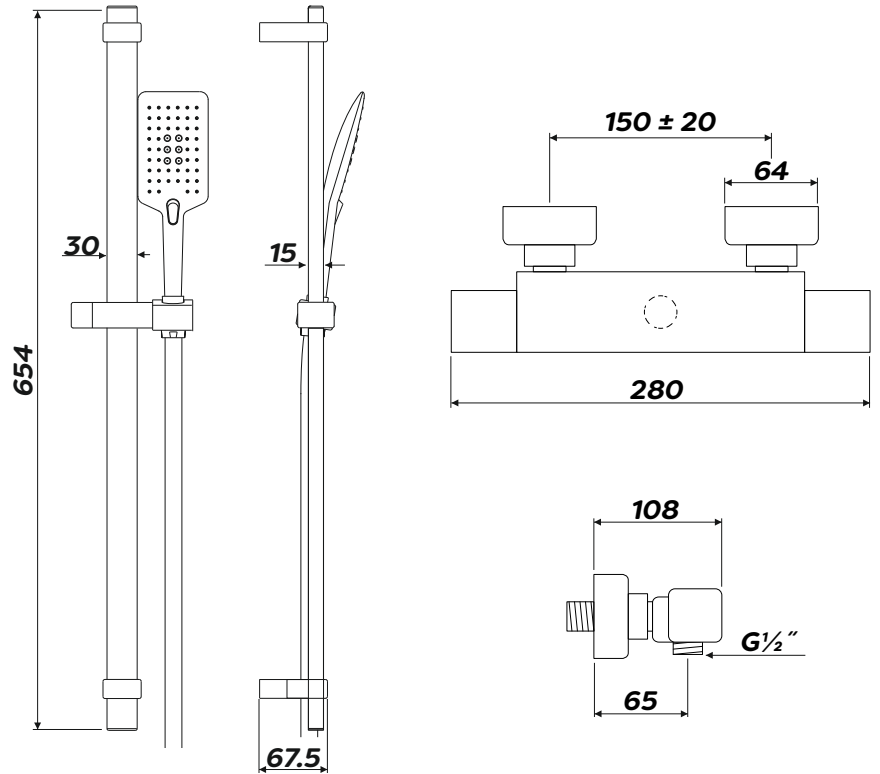

Product

MM10035CP - Deluxe Mio Safe Touch Thermostatic Single Outlet Bar Shower with Flexible Slide Rail Kit, Bush Button Handset and Smooth Hose

Technical Specification

Max Inlet Pressure (static):	5 Bar
Min Inlet Pressure (dynamic):	0.2 Bar
Max Inlet Temperature:	60°C
Factory Pre-set Temperature:	38°C with max temp stop
Temperature Stability:	+/-2°C
Inlet Connections with fast fix:	15mm
Outlet Connection:	G1/2" BSP
Min temperature differential between hot inlet and mixed outlet to achieve cold water failsafe:	10°C

Additional Information

Anti-scald thermostatic technology with fail safe protection on both the hot and cold supplies

Adjustable fixing points for riser

Large bore anti-twist hose

Safe touch body with stylish metal handles

Push button multi-function handset

Flow Rates (Open Outlet)

Pressure (Bar)	0.25	0.5	0.75	1.0	1.5	2.0	2.5	3.0	3.5	4.0
Bottom Outlet (L/m)	3	5	6.5	7.8	9.5	11	12.5	14	15.5	16.4