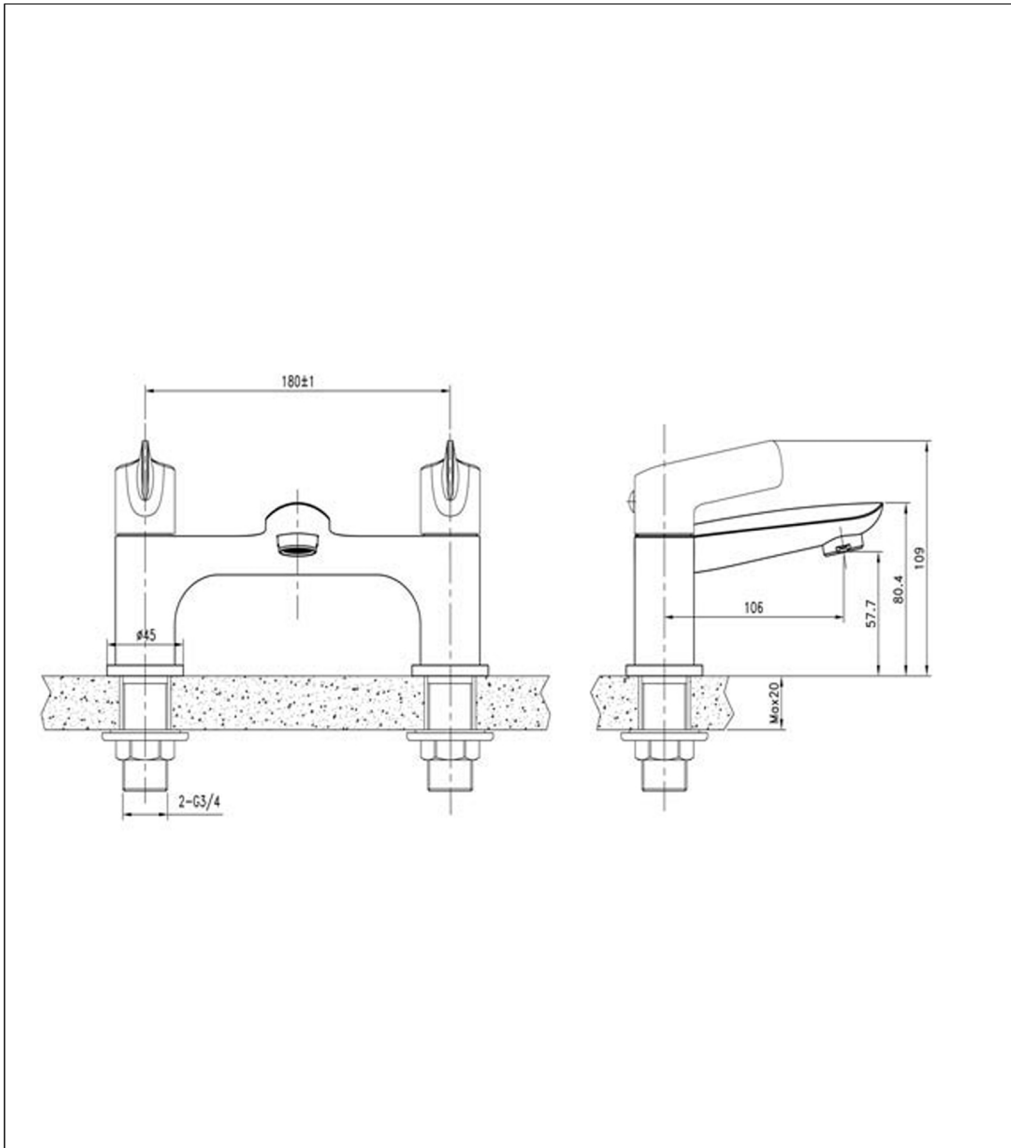

Technical Data Sheet

Product range: YATIN

Product code: JTYE303P

Finishes Available: Chrome

Min Pressure:

LP 0.2

Approvals:

N/A

Connections:

G3/4"

Warranty:

15 Years (5 on cartridges)

Flow Rate

0.5 Bar: 5.9 L/min

1 Bar: 8.5 L/min

2 Bar: 12 L/min

3 Bar: 14.7 L/min