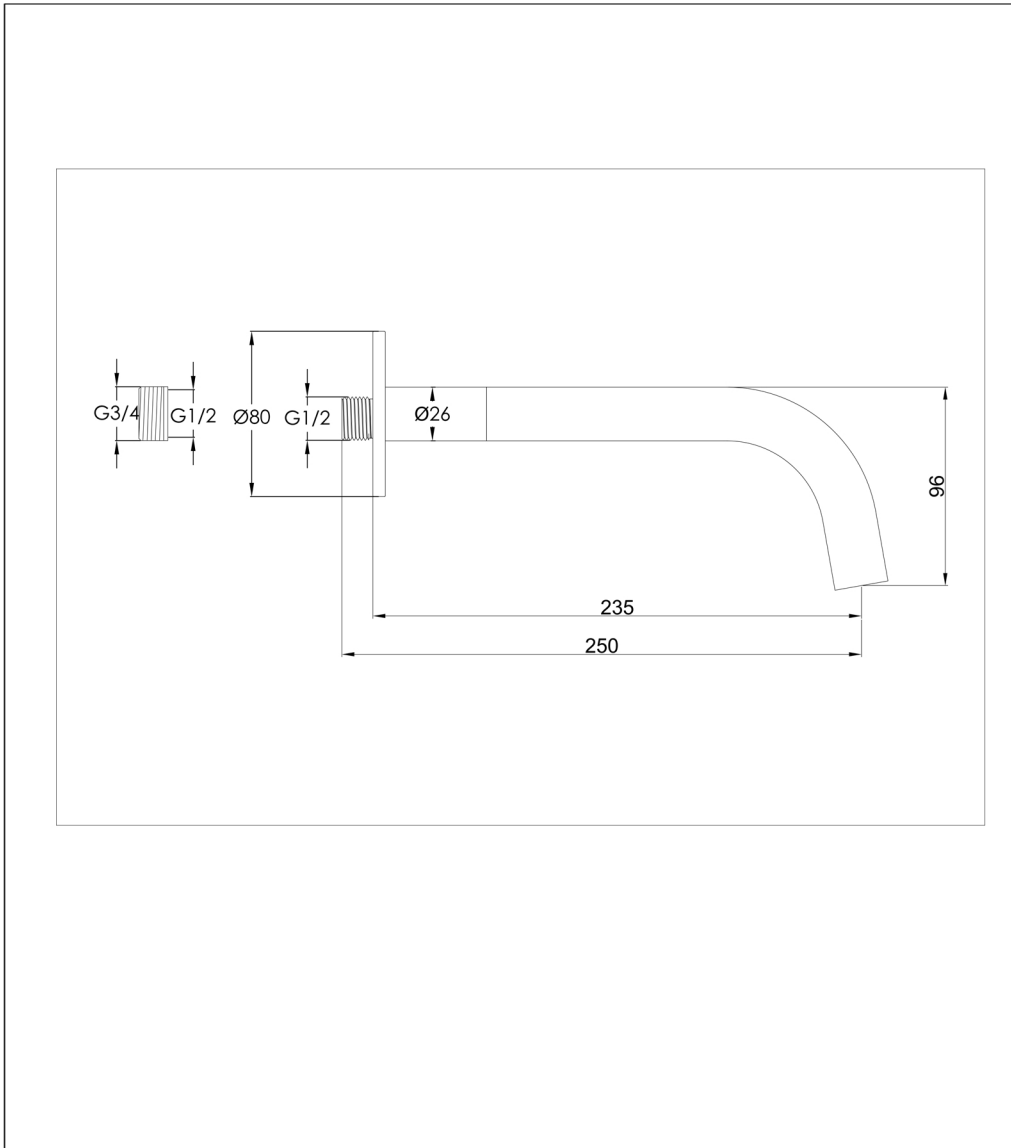

Technical Data Sheet

Product range: VOS

Product code: 28439MB, 23439BBR, 27439BBL, 21439BRZ

Finishes Available: Matt Black, Brushed Brass, Brushed Black, Bronze

Min Pressure:

MP 0.5

Approvals:

WRAS

Connections:

G 3/4"

Warranty:

15 Years (5 on cartridges)

Flow Rate

0.2Bar: 5.8L/min

0.5Bar: 6.8L/min

1Bar: 8.3L/min

2Bar: 11.5L/min

3Bar: 14L/min