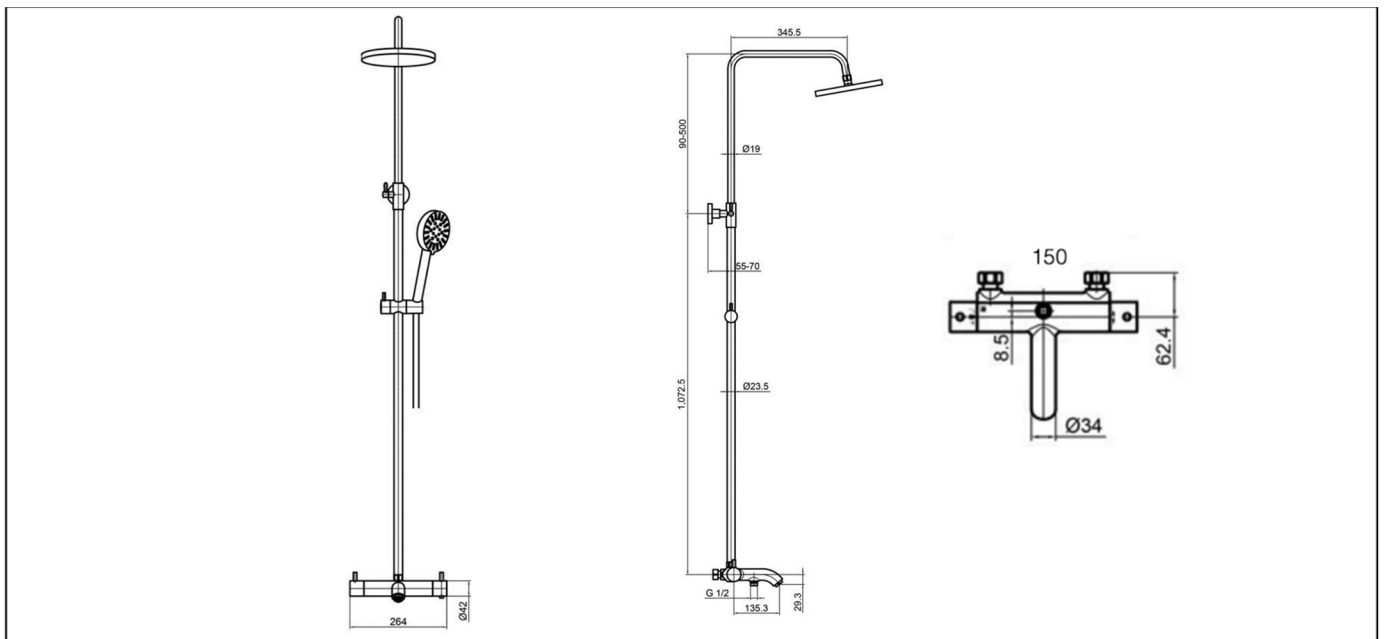

Technical Data Sheet

Product range: VOS

Product code: 28101MB, 23101BBR, 27101BBL

Finishes Available: Matt Black, Brushed Brass, Brushed Black

Min Pressure:

HP 1

Approvals:

WRAS

Connections:

G 1/2"

Warranty:

15 Years (5 on cartridges)

Flow Rate

Bath (Mix Water)

0.5Bar: 9.8L/min

1Bar: 11.9L/min

2Bar: 15L/min

3Bar: 18.5L/min

Flow Rate

Shower (Mix Water)

0.5Bar: 7L/min

1Bar: 9.6L/min

2Bar: 13L/min

3Bar: 15.6L/min