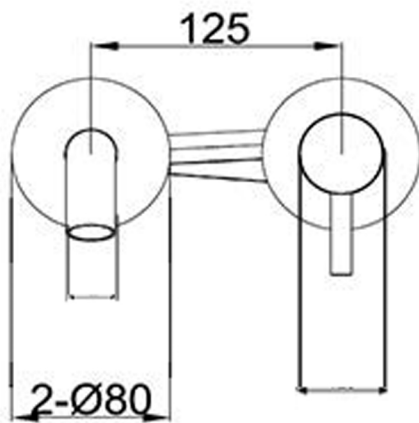

Technical Data Sheet

Product range: VOS

Product code: 28173MBSP, 23173BBRSP, 27173BBLSP

DH28173MBSP, DH23173BBRSP, DH27173BBLSP

Finishes Available: Matt Black, Brushed Brass, Brushed Black

Min Pressure:

MP 0.5

Approvals:

WRAS

Connections:

G 1/2"

Warranty:

15 Years (5 on cartridges)

Flow Rate

0.2Bar: 4.9L/min