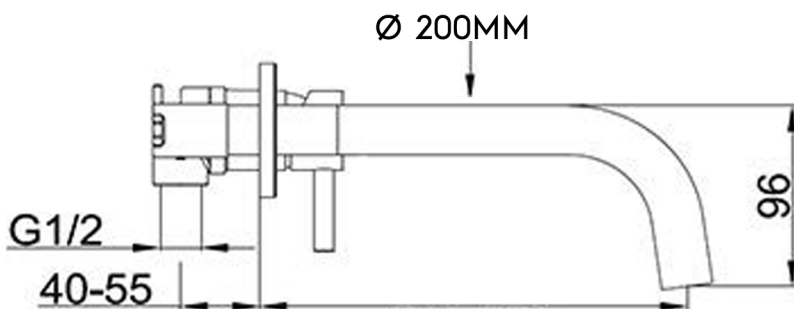

Technical Data Sheet

Product range: VOS

Product code: 28173MBSP, 23173BBRSP, 27173BBLSP

DH28173MBSP, DH23173BBRSP, DH27173BBLSP

Finishes Available: Matt Black, Brushed Brass, Brushed Black

Min Pressure:

MP 0.5

Approvals:

WRAS

Connections:

G 1/2"

Warranty:

15 Years (5 on cartridges)

Flow Rate

0.2Bar: 4.9L/min

0.5Bar: 5.6L/min

1Bar: 7.3L/min

2Bar: 9.7L/min

3Bar: 12.2L/min