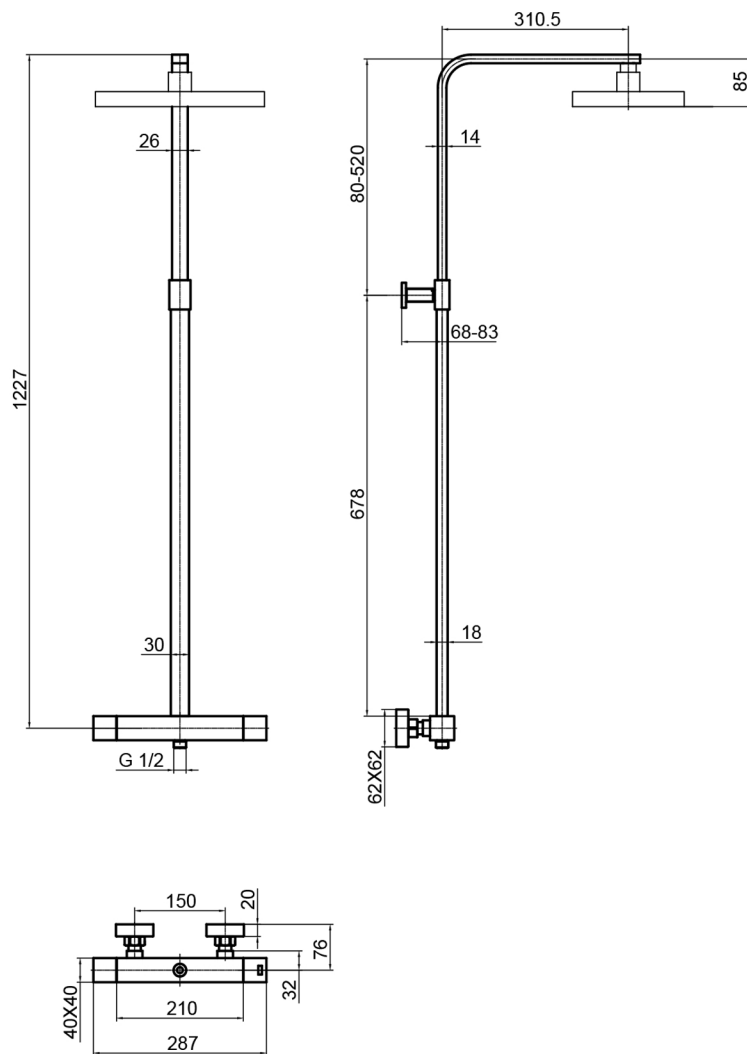

Technical Data Sheet

Product range: HIX

Product code: 32819, 33819BBR, 38819MB, 37819BBL

Finishes Available: Matt Black, Brushed Brass, Brushed Black, Chrome

NOTE: ALL DIMENSIONS IN MILLIMETRES

Min Pressure:
HP1

Approvals:
N/A

Connections:
G1/2"

Warranty:
15 Years (5 on cartridges)

Flow Rate

Shower head
0.5Bar: 5.38L/min
1Bar: 7.65L/min
2Bar: 13.2L/min
3Bar: 16.5L/min