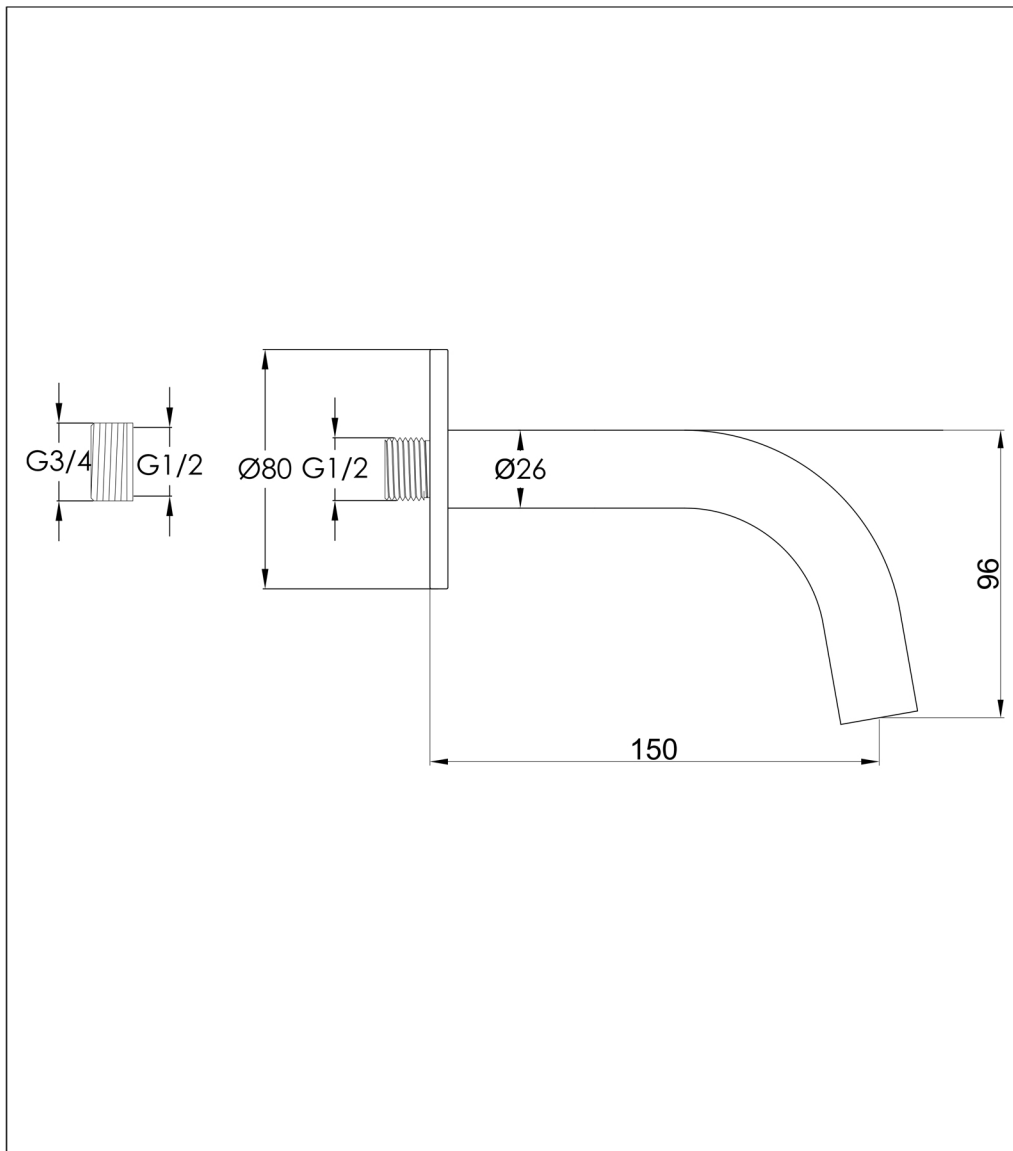

Technical Data Sheet

Product range: VOS

Product code: 28446MB, 23446BBR, 27446BBL, 21446BRZ

Finishes Available: Matt Black, Brushed Brass, Brushed Black, Brushed Bronze

Min Pressure:
MP 0.5

Approvals:
WRAS

Connections:
G 3/4"

Warranty:
15 Years

Flow Rate

0.2Bar: 5.8L/min

0.5Bar: 6.8L/min

1Bar: 8.3L/min

2Bar: 11.5L/min

3Bar: 14L/min