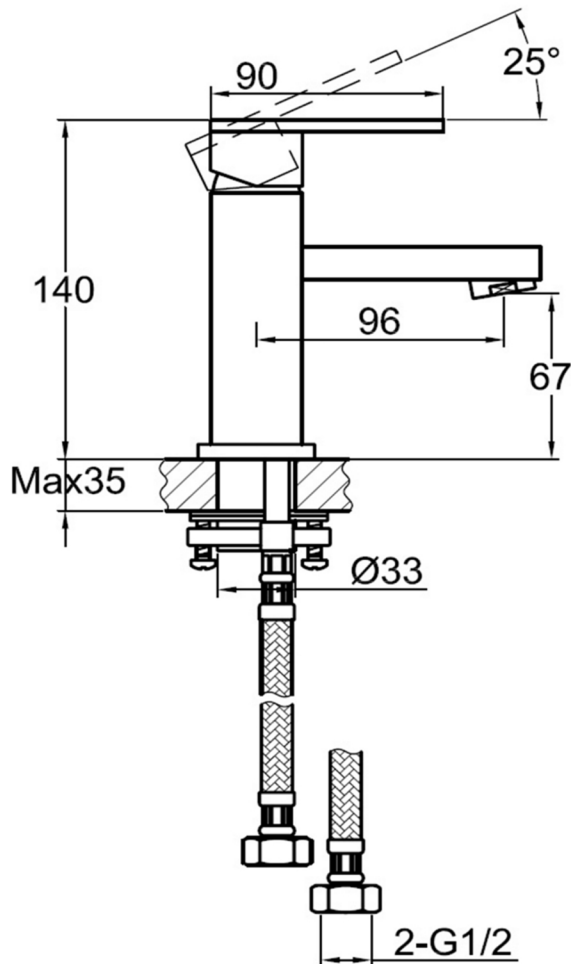

Technical Data Sheet

Product range: ATHENA

Product code: 86025

Finishes Available: Chrome

Min Pressure:

LP 0.2

Approvals:

N/A

Connections:

G 1/2"

Warranty:

15 Years (5 on cartridges)

Flow Rate