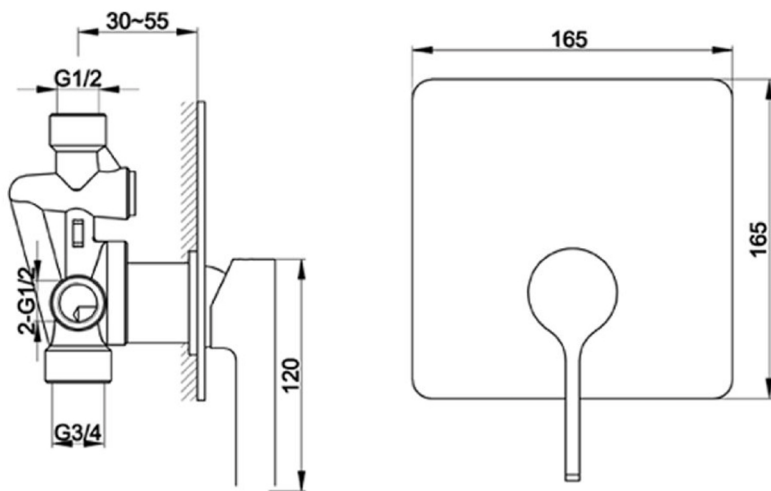

# Technical Data Sheet

Product range: CURVE

Product code: 72227

Finishes Available: Chrome

**Min Pressure:**  
HP 1

**Approvals:**  
N/A

**Connections:**  
G 1/2"

**Warranty:**  
15 Years (5 on cartridges)

## Flow Rate