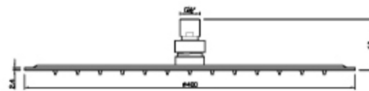

Technical Data Sheet

Product range: OVERHEAD SHOWER

Product code: GLR400

Finishes Available: Chrome

Min Pressure:
MP 0.5

Approvals:
WRAS

Connections:
G 1/2"

Warranty:
15 Years