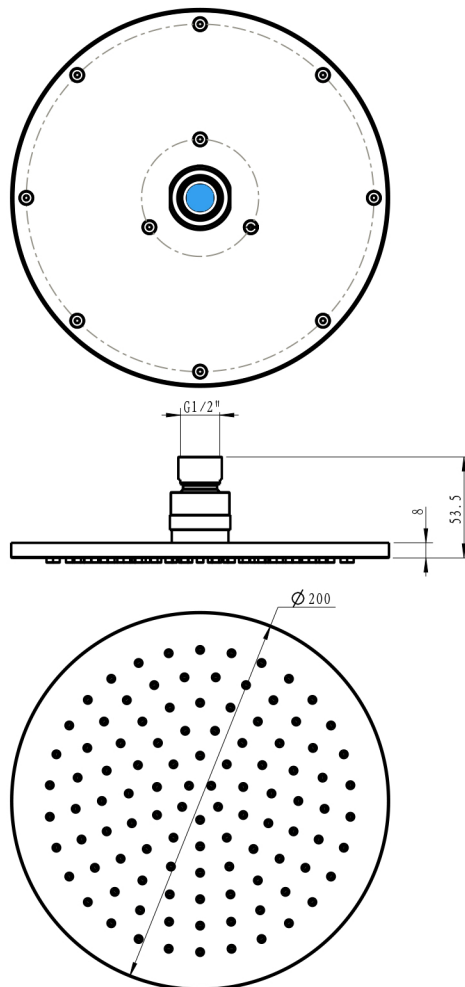

Technical Data Sheet

Product range: VOS

Product code: 23200BBR

Finishes Available: Brushed Brass

Min Pressure:
MP 0.5

Approvals:
WRAS

Connections:
G 1/2"

Warranty:
15 Years

Flow Rate

1Bar: 10.3L/min

2Bar: 17L/min

3Bar: 27.3L/min