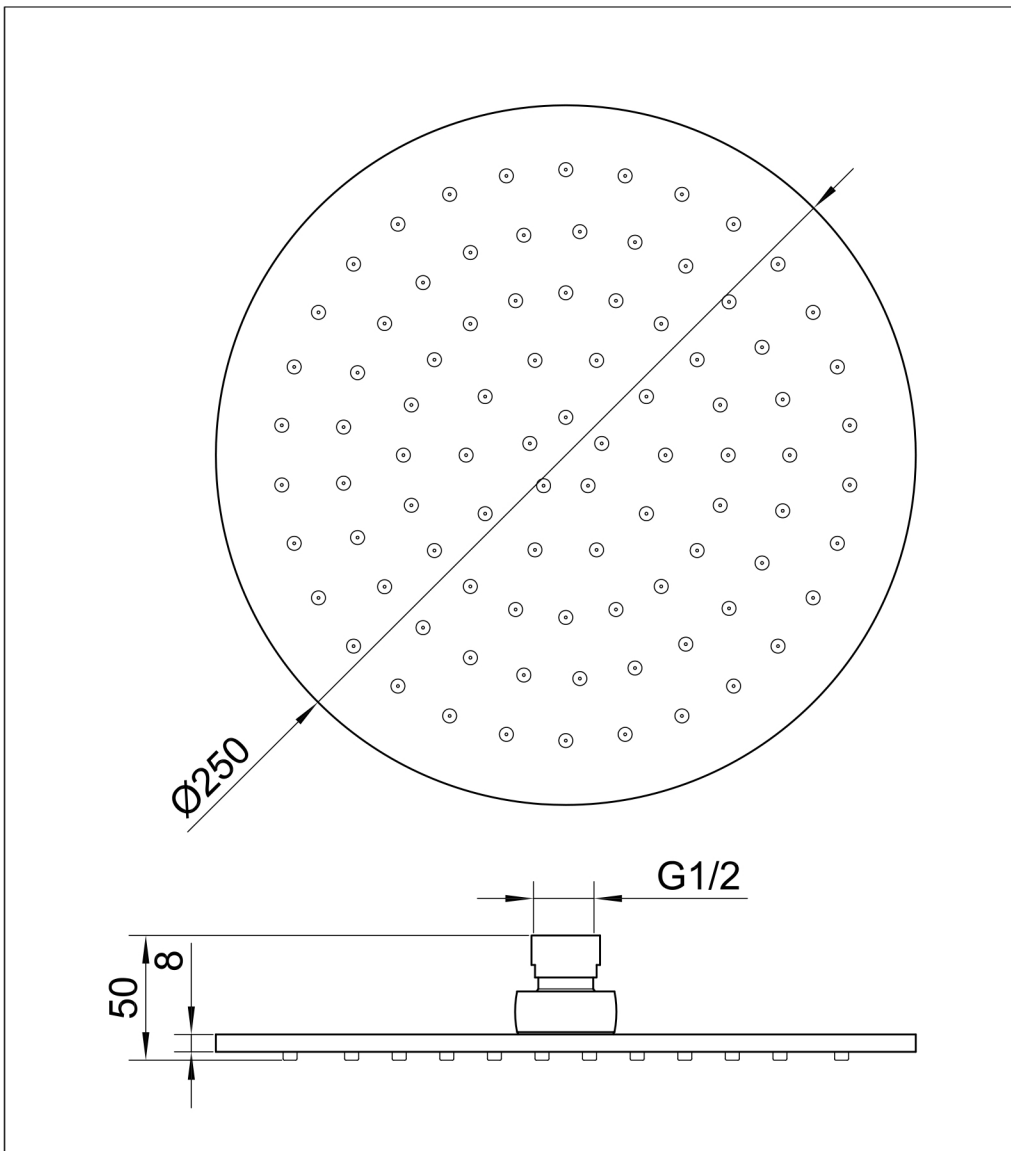

Technical Data Sheet

Product range: VOS

Product code: 27250BBL

Finishes Available: Brushed Black

Min Pressure:

N/A

Approvals:

WRAS

Connections:

G 1/2"

Warranty:

15 Years

Flow Rate

0.2Bar: 4.2L/min

0.5Bar: 5.2L/min

1Bar: 6.3L/min

2Bar: 7.8L/min

3Bar: 7.9L/min