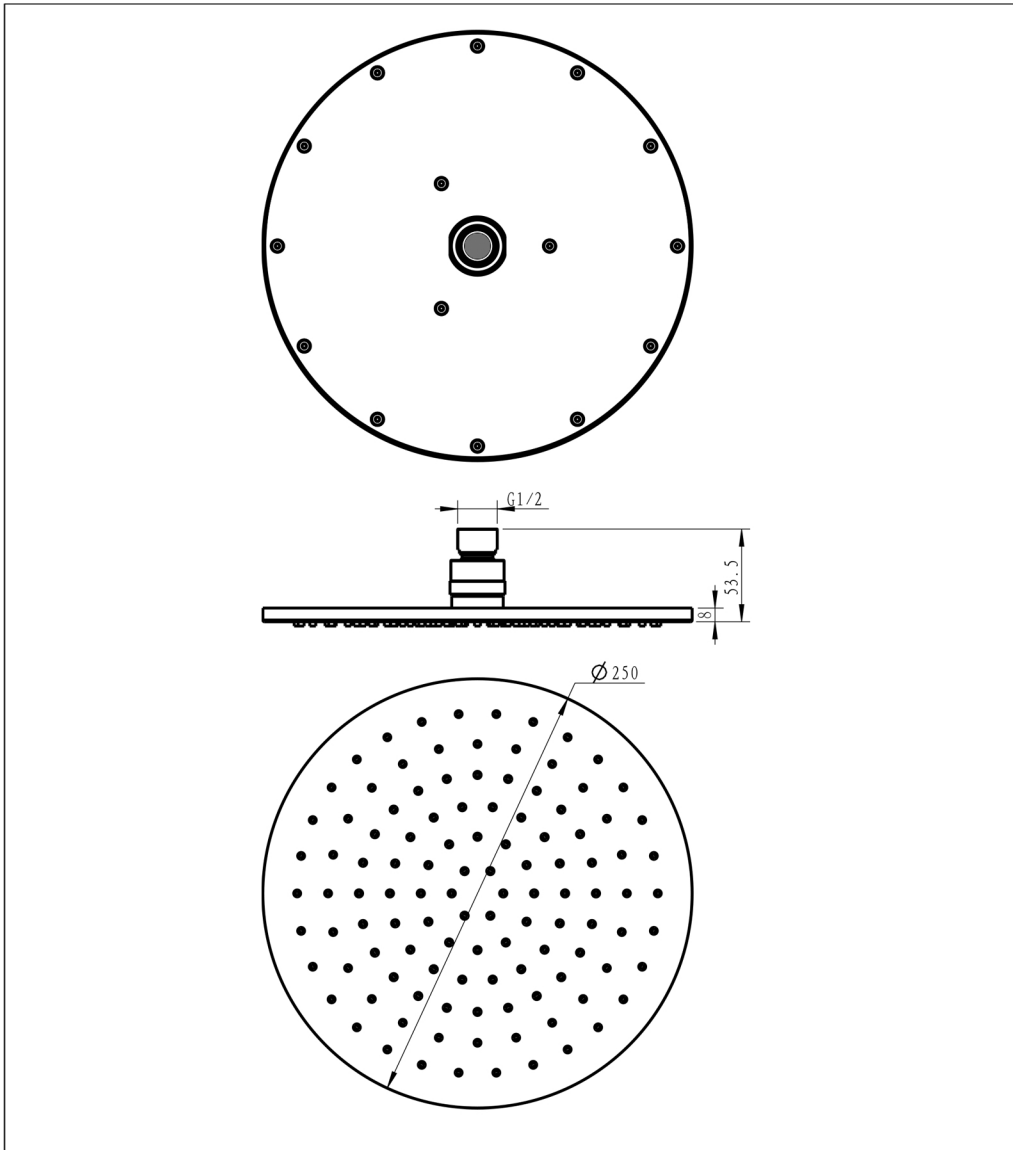

Technical Data Sheet

Product range: VOS

Product code: 23250BBR

Finishes Available: Brushed Brass

Min Pressure:
MP 0.5

Approvals:
WRAS

Connections:
G 1/2"

Warranty:
15 Years

Flow Rate

1Bar: 11L/min

2Bar: 17.5L/min

3Bar: 26.7L/min