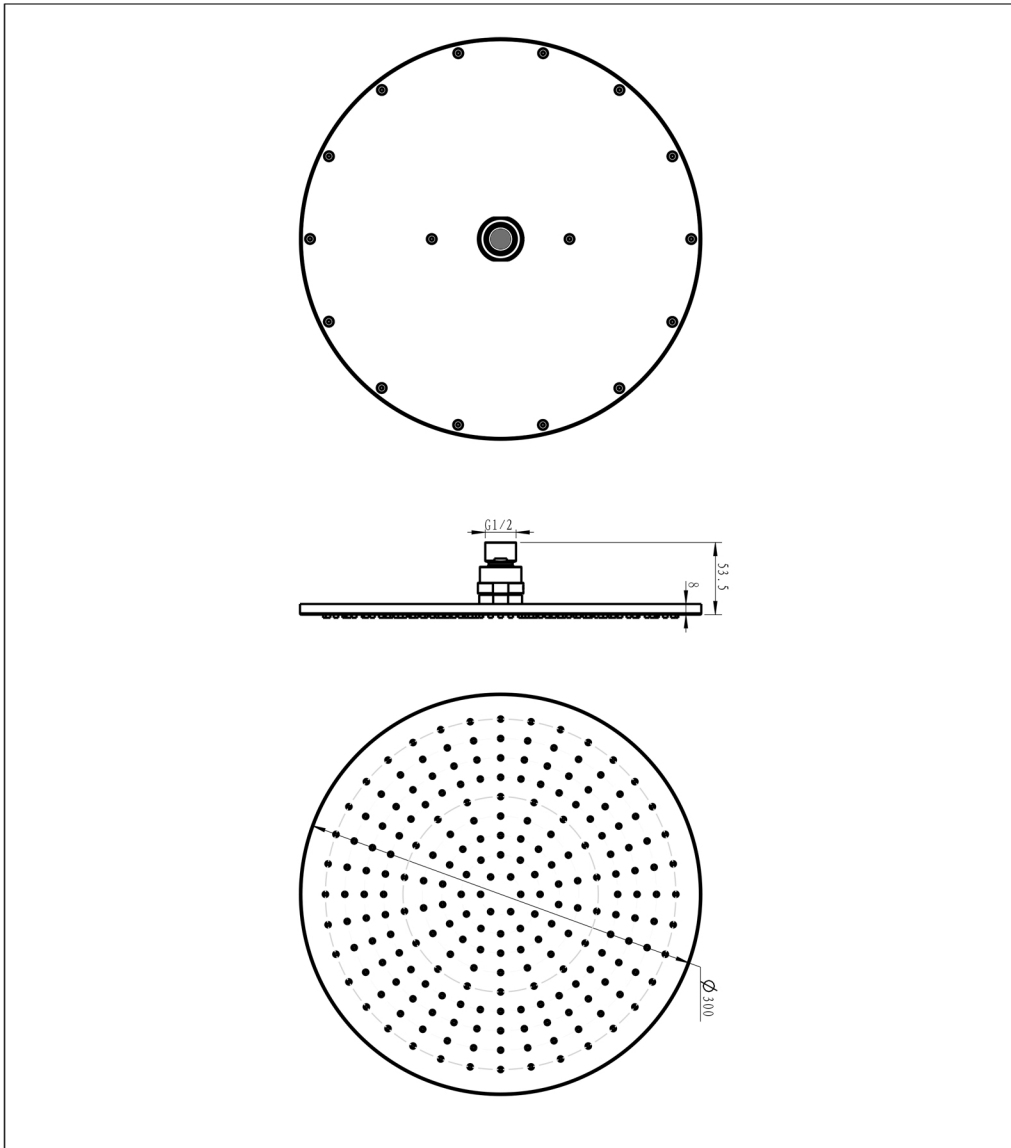

Technical Data Sheet

Product range: VOS

Product code: 23300BBR

Finishes Available: Brushed Brass

Min Pressure:

MP 0.5

Approvals:

WRAS

Connections:

G 1/2"

Warranty:

15 Years

Flow Rate

1Bar: 11.5L/min

2Bar: 18L/min

3Bar: 30.2L/min