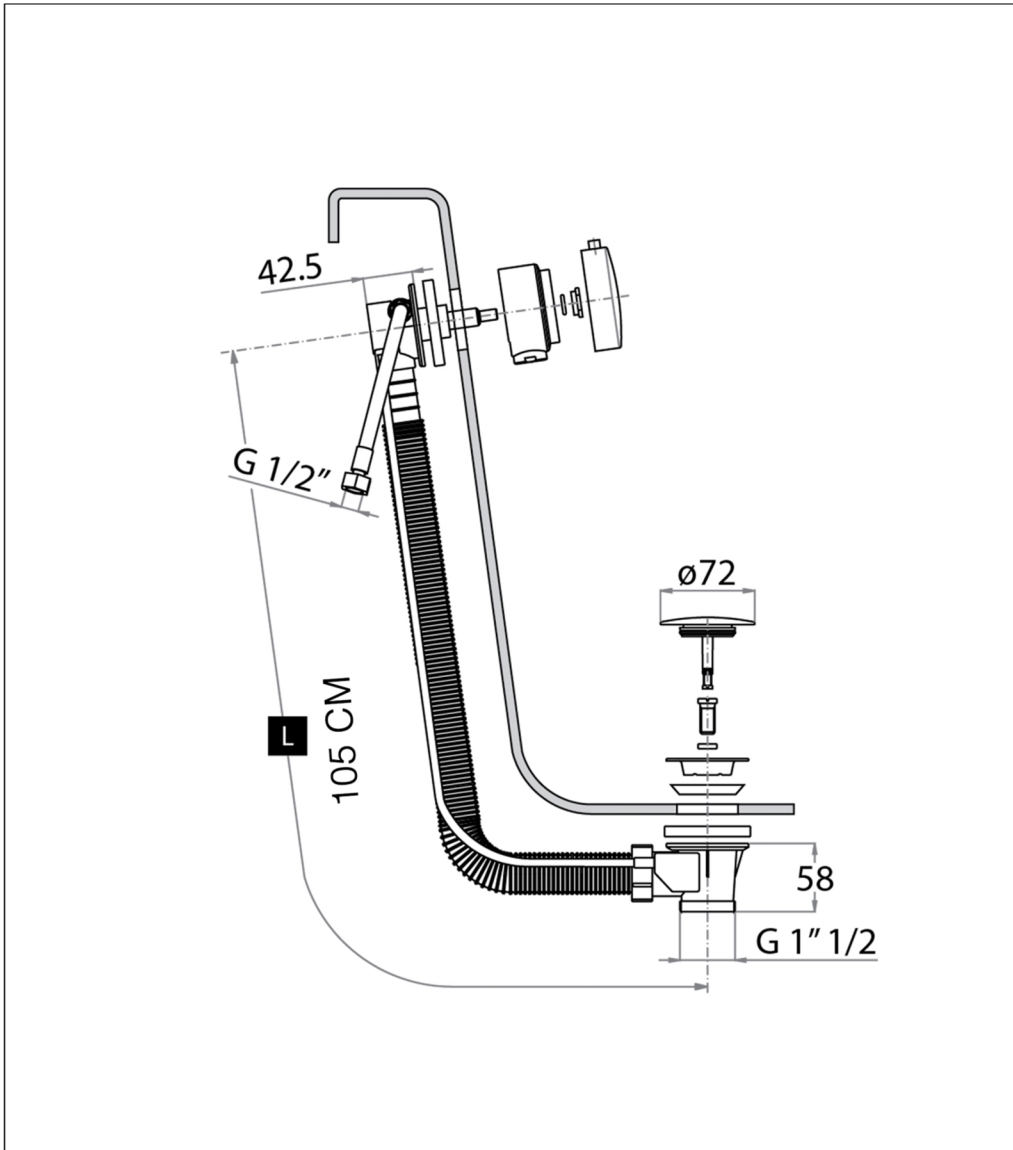

Technical Data Sheet

Product range: Bath Waste

Product code: 809A6

Finishes Available: Chrome

Min Pressure:
MP 0.5

Approvals:
N/A

Connections:
G 1/2"

Warranty:
2 Years