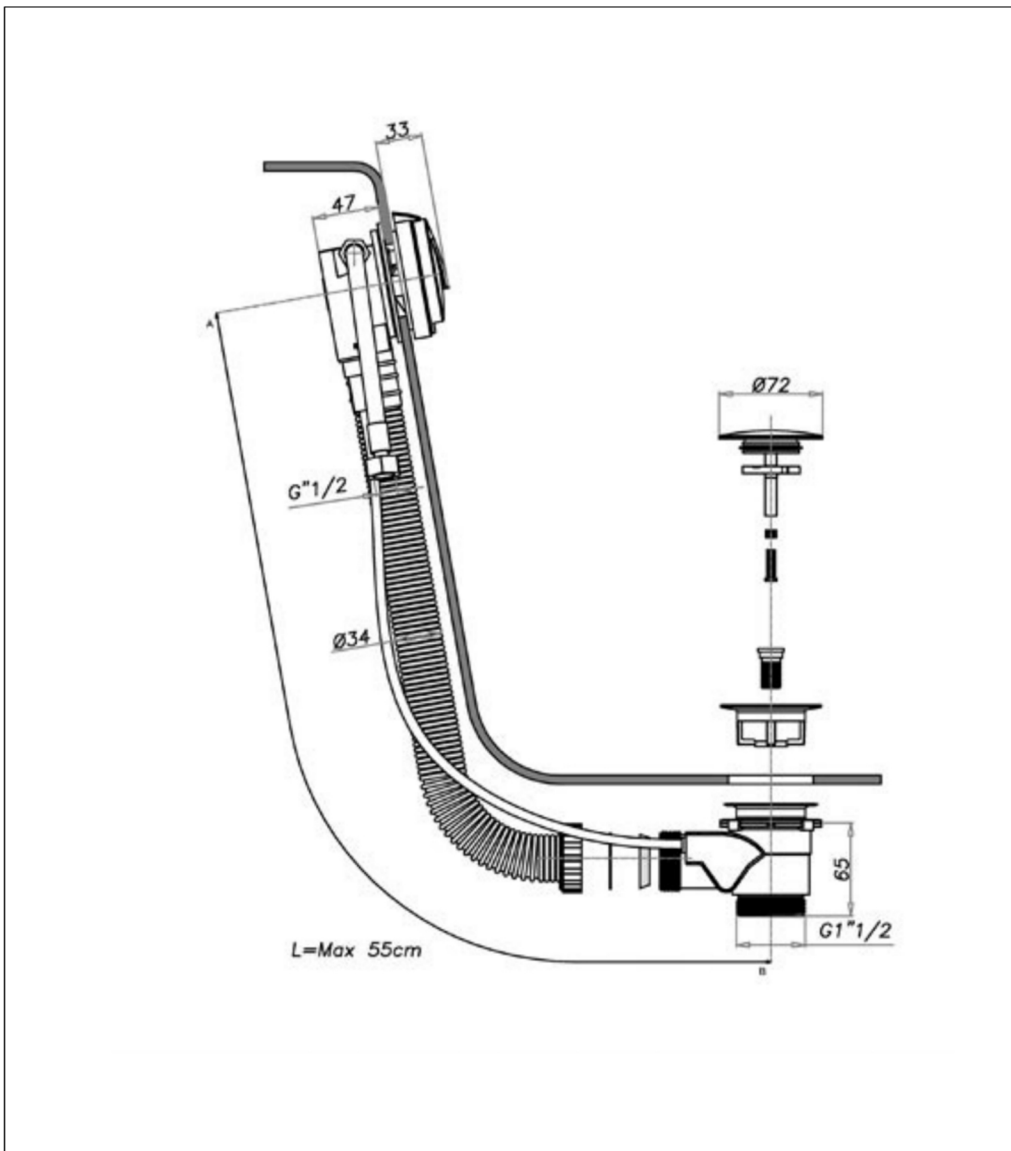

Technical Data Sheet

Product range: Bath Waste

Product code: 809A7CC

Finishes Available: Chrome

Min Pressure:
MP 0.5

Approvals:
N/A

Connections:
G 1/2"

Warranty:
2 Years