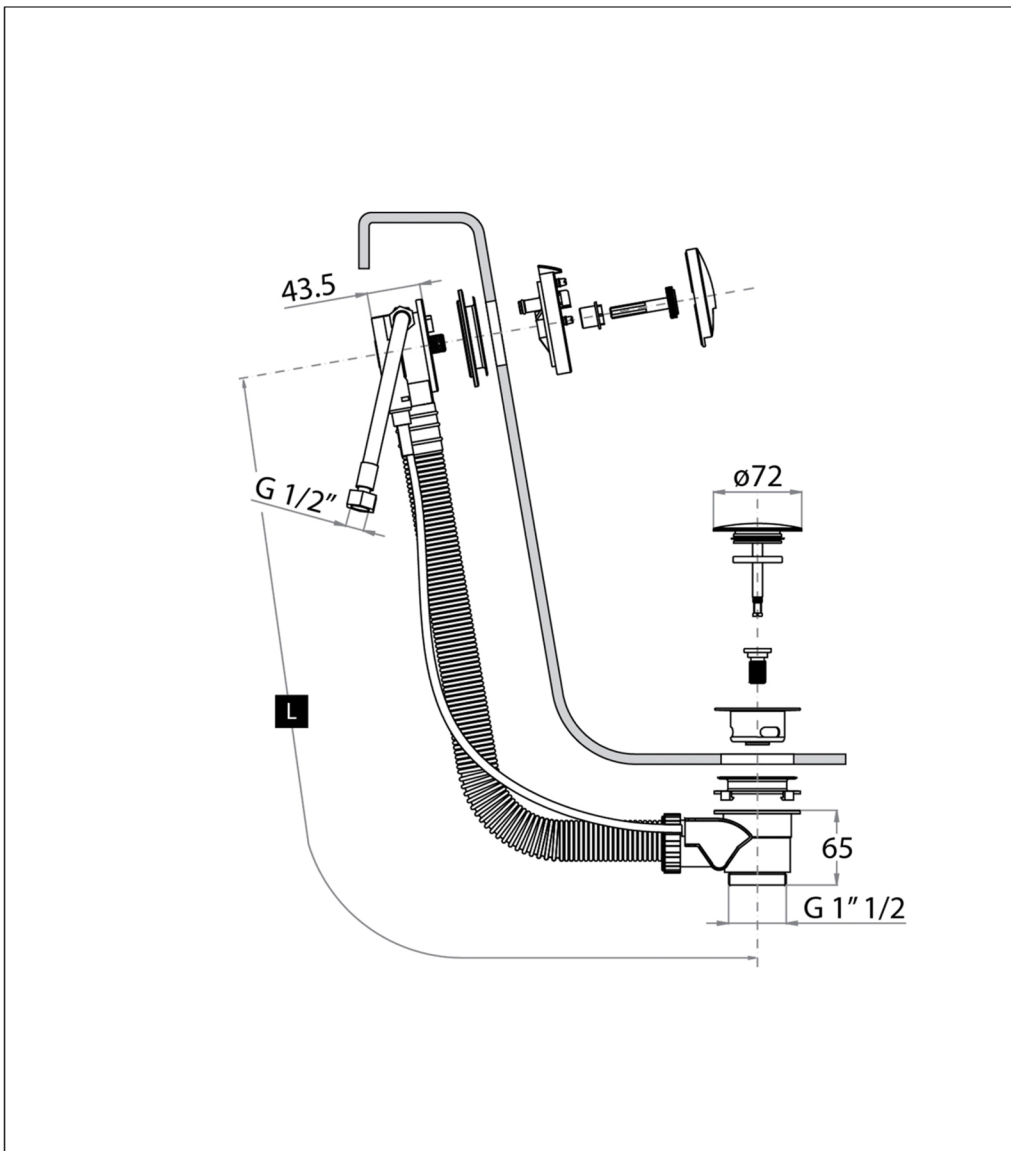

Technical Data Sheet

Product range: Bath Waste

Product code: 809A7

Finishes Available: Chrome

Min Pressure:

MP 0.5

Approvals:

N/A

Connections:

G1/2"

Warranty:

2 Years

Flow Rate

0.5Bar: 11,5L/min

1Bar: 17,3L/min

2Bar: 25,5L/min

3Bar: 30,8L/min