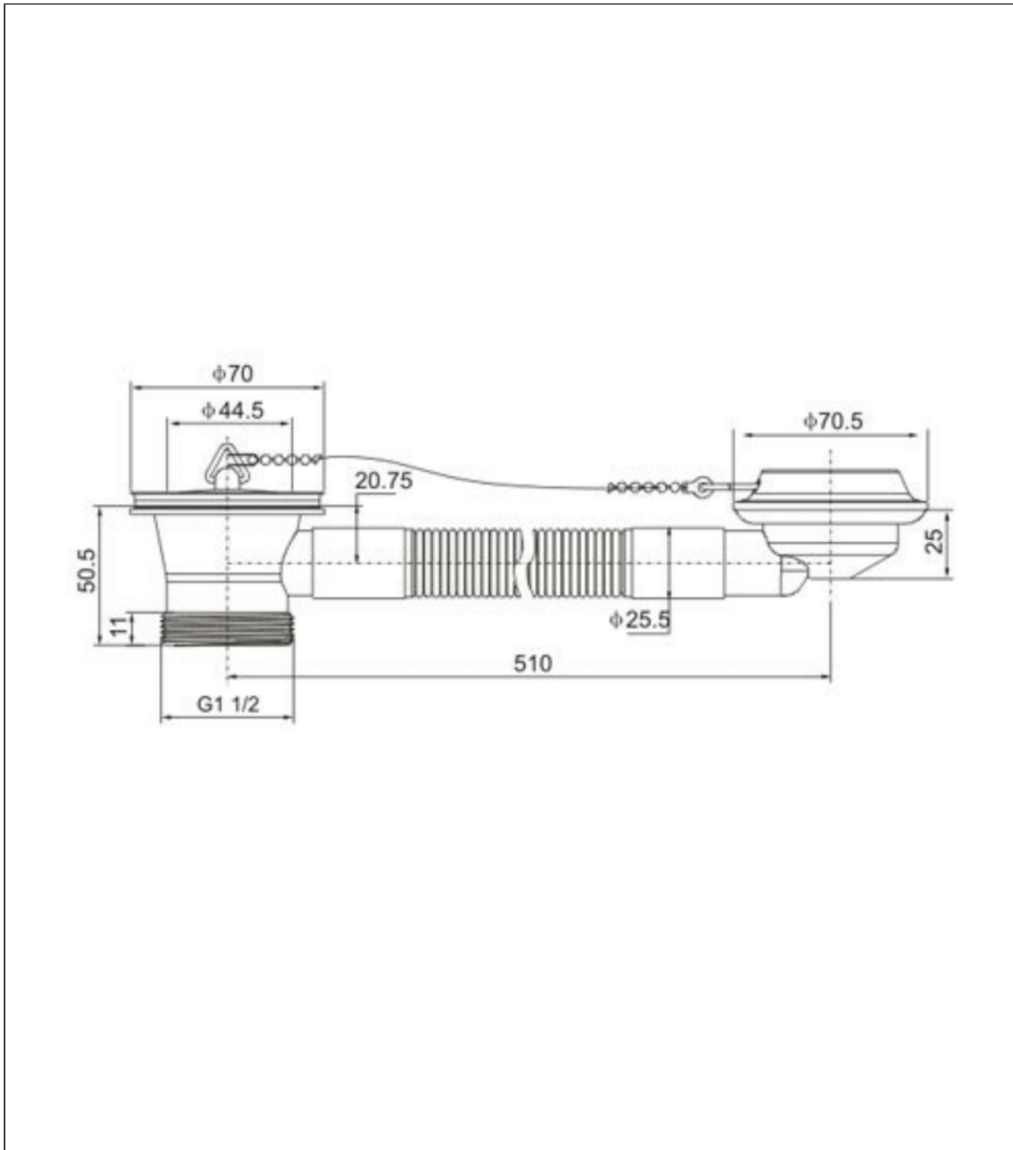

Technical Data Sheet

Product range: Bath Waste

Product code: 809

Finishes Available: Chrome

Min Pressure:

Approvals:
N/A

Connections:
G 1/2"

Warranty:
2 Years