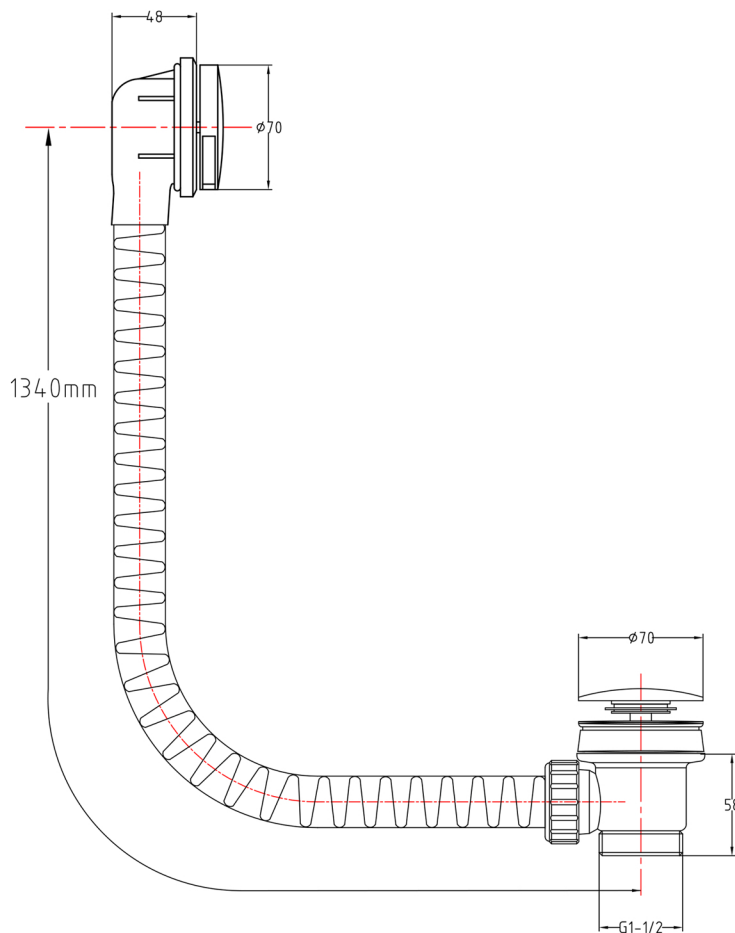

# Technical Data Sheet

Product range: VOS

Product code: 28809CCMB, 23809CCBBR, 27809CCBBL, 21809CCBRZ

Finishes Available: Matt Black, Brushed Brass, Brushed Black, Brushed Bronze

### Warranty:

2 Years

Suitable for bath up to  
15mm thick