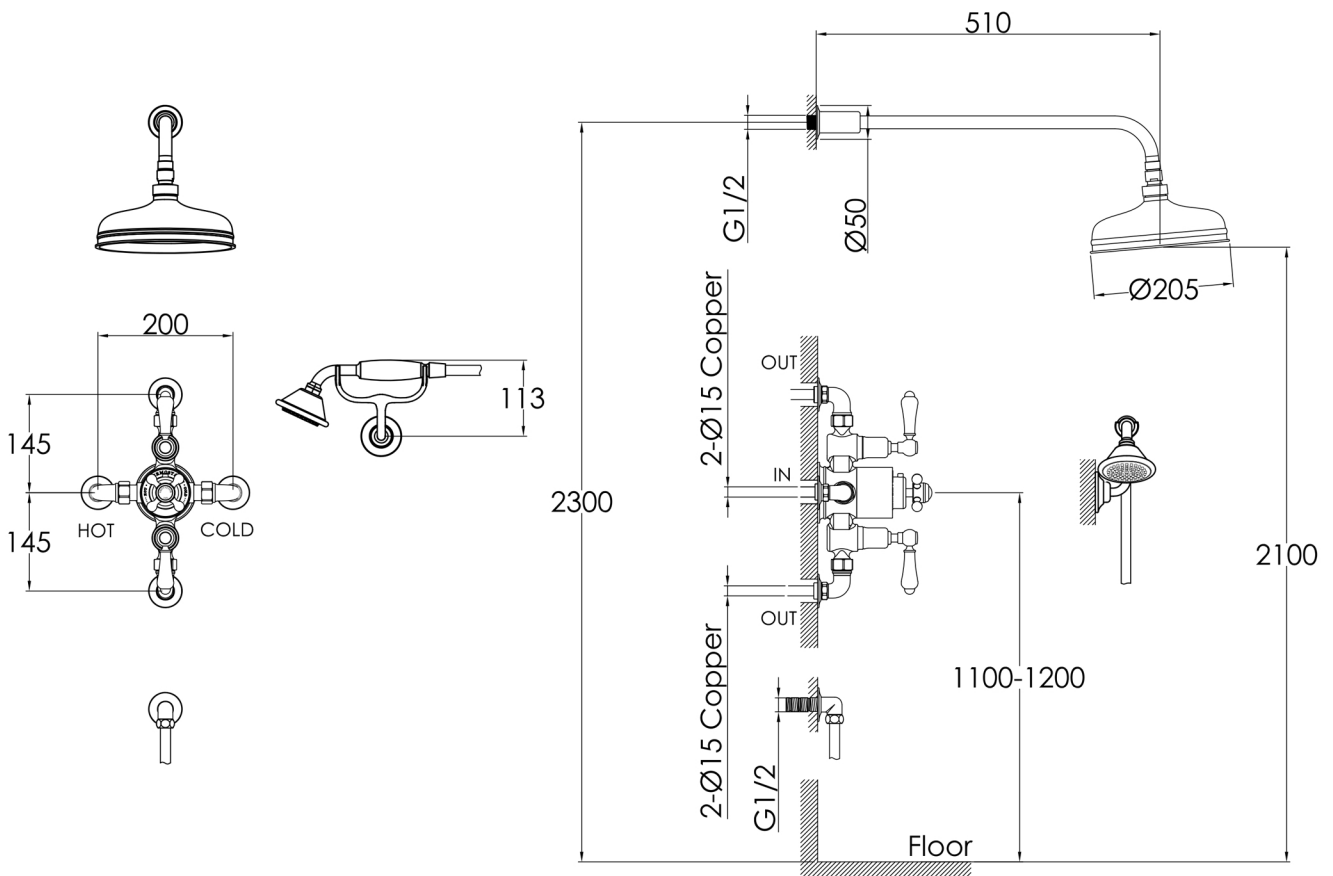

Technical Data Sheet

Product range: GROSVENOR

Product code: GRO281CH, GRO281BBR, GRO281G

Finishes Available: Chrome, Brushed Brass, Antique Brass

Technical Data Sheet

Product range: GROSVENOR

Product code: GRO281CH, GRO281BBR, GRO281G

Finishes Available: Chrome, Brushed Brass, Antique Brass

Min Pressure:
MP 0.5

Approvals:

Connections:
G 1/2"

Warranty:
15 Years (5 years cartridge)

Flow Rate

Body
0.5Bar: 9.7L/min
1Bar: 15L/min
2Bar: 22L/min
3Bar: 27.2L/min

Flow Rate

Hand Shower
0.5Bar: 5.1L/min
1Bar: 8.9L/min
2Bar: 13.3L/min
3Bar: 16.8L/min

Flow Rate

Head Shower
with restrictor
0.5Bar: 3.8L/min
1Bar: 5.5L/min
2Bar: 7.7L/min
3Bar: 8.3L/min

Flow Rate

Head Shower
0.5Bar: 6L/min
1Bar: 9.2L/min
2Bar: 13.2L/min
3Bar: 16.3L/min