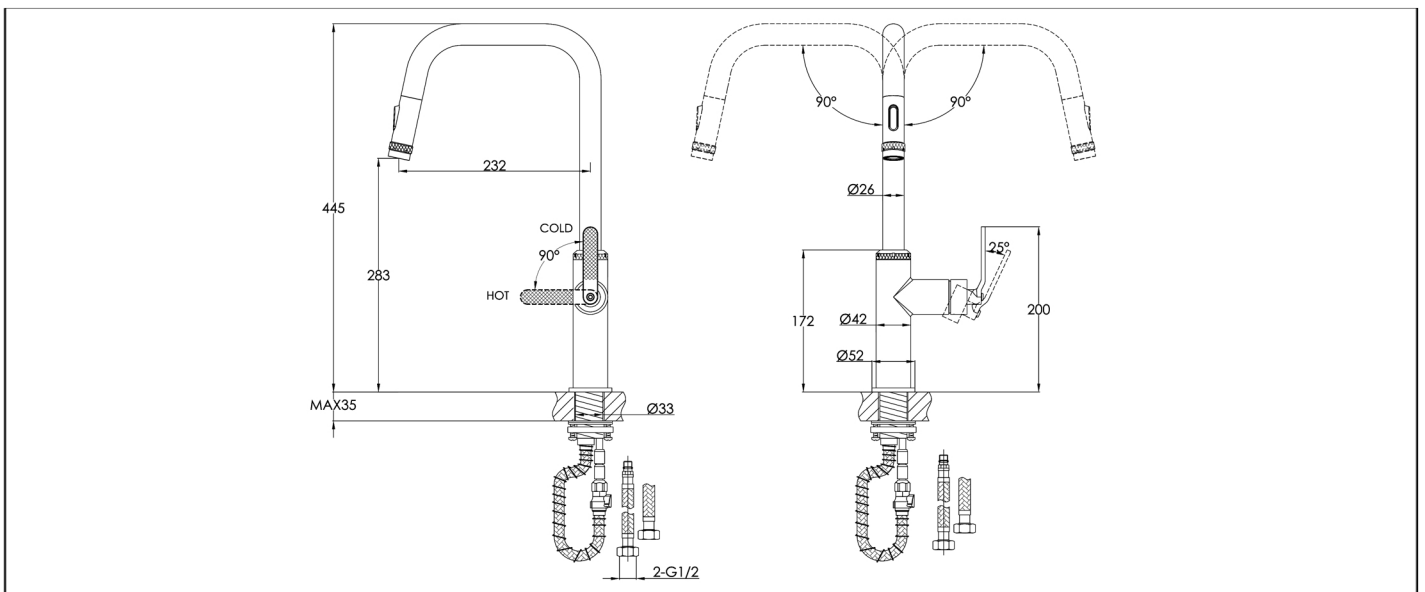

Technical Data Sheet

Product range: DECOR

Product code: DEC127BBL, DEC127MB, DEC127BBR, DEC127BRZ

Finishes Available: Brushed Black, Matt Black, Brushed Black, Brushed Bronze

Min Pressure:

HP 1

Approvals:

N/A

Connections:

G1/2"

Warranty:

15 Years (5 on cartridges)

Flow Rate

Aerator

0.5Bar: 2.6L/min

1Bar: 3.9L/min

2Bar: 5.5L/min

3Bar: 6.6L/min

Flow Rate

Spray

0.5Bar: 2.4L/min

1Bar: 3.6L/min

2Bar: 5L/min

3Bar: 6.2L/min