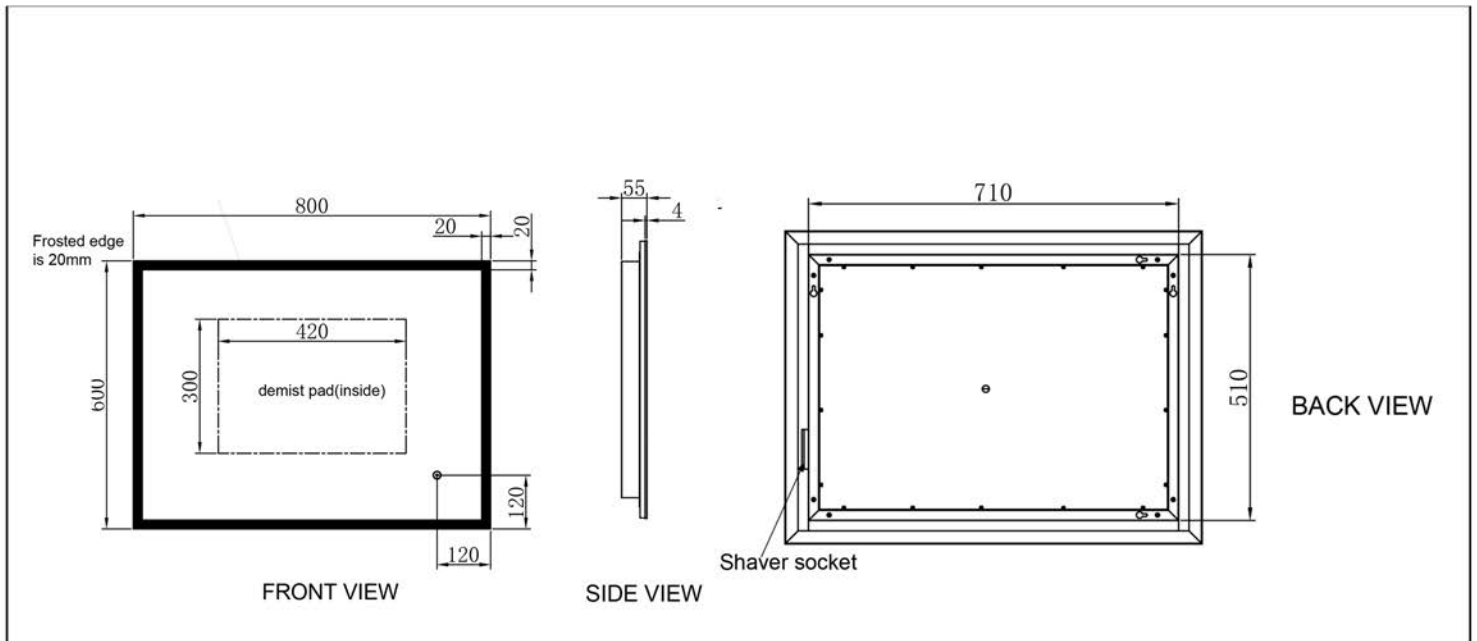

Technical Data Sheet

Product range: IMAGE

Product code: IM800

Finishes Available: Glass only

Code	Size	Switch	Demister	Colour Change	Shaver Socket	Orientation
IM800	600 x 800	Touch Sensor	Yes	By holding Touch Sensor	Yes	Hung Portrait or landscape