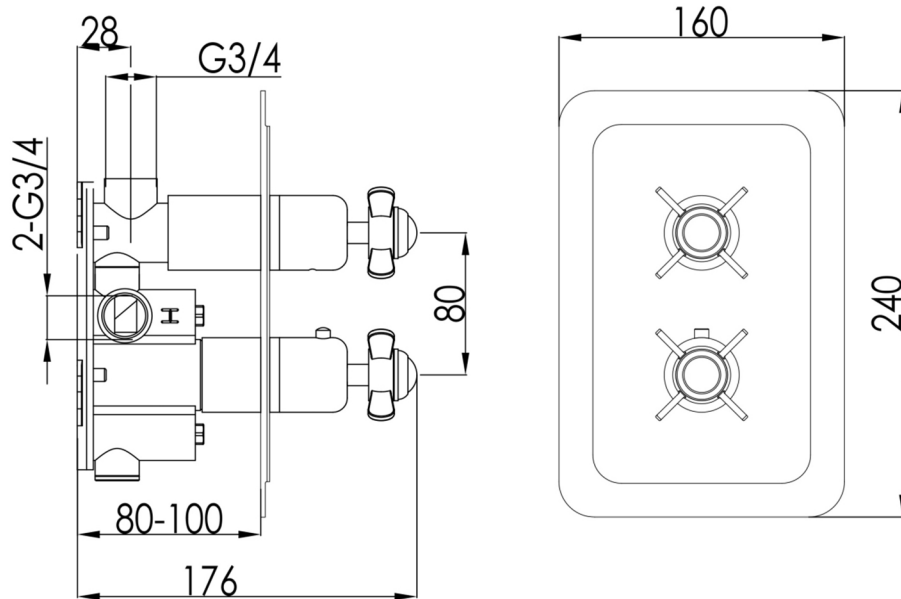

# Technical Data Sheet

Product range: GROSVENOR

Product code: 98651, 98651NK, 986651G, GB98651

Finishes Available: Brass with Chrome, Antique Brass finishes

**Min Pressure:**

MP 0.5

**Approvals:**

WRAS

**Connections:**

G 3/4"

**Warranty:**

15 Years (5 on cartridges)

## Flow Rate

0.2Bar: 12L/min

0.5Bar: 17L/min

1Bar: 21L/min

2Bar: 28.5L/min

3Bar: 36L/min