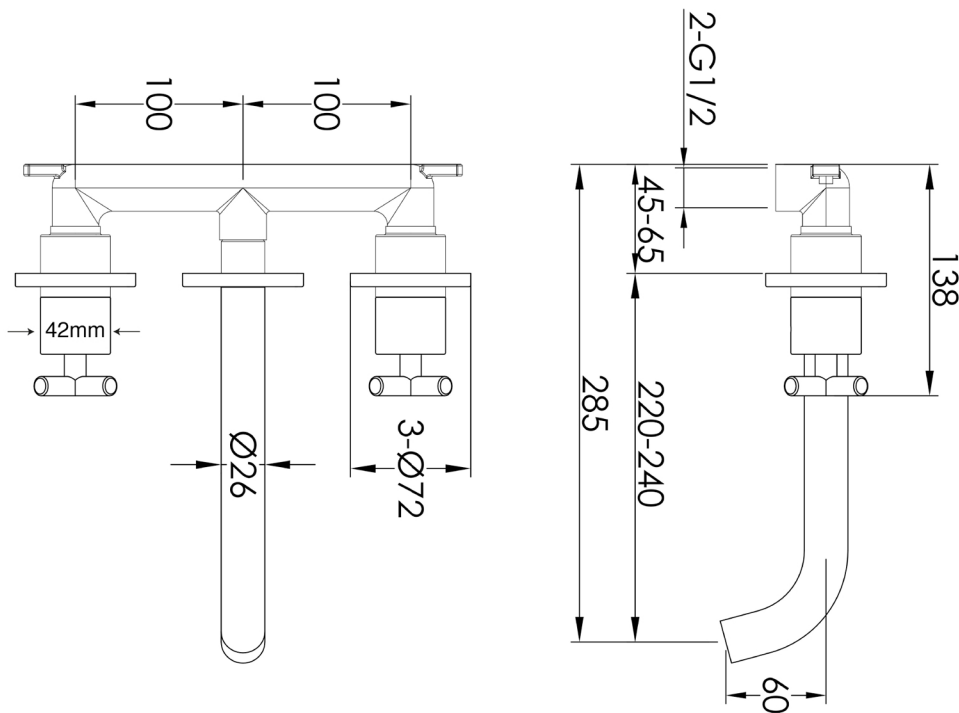

# Technical Data Sheet

Product range: SOLEX

Product code: 66089AMB, 66089ABBR, 66089A

Finishes Available: Chrome, Matt Black, Brushed Brass

**Min Pressure:**

MP 0.5

**Approvals:**

KIWA

**Connections:**

G1/2"

**Warranty:**

15 Years (5 on cartridges)

## Flow Rate

0.5Bar: 9L/min

1Bar: 13L/min

2Bar: 17.8L/min

3Bar: 22L/min