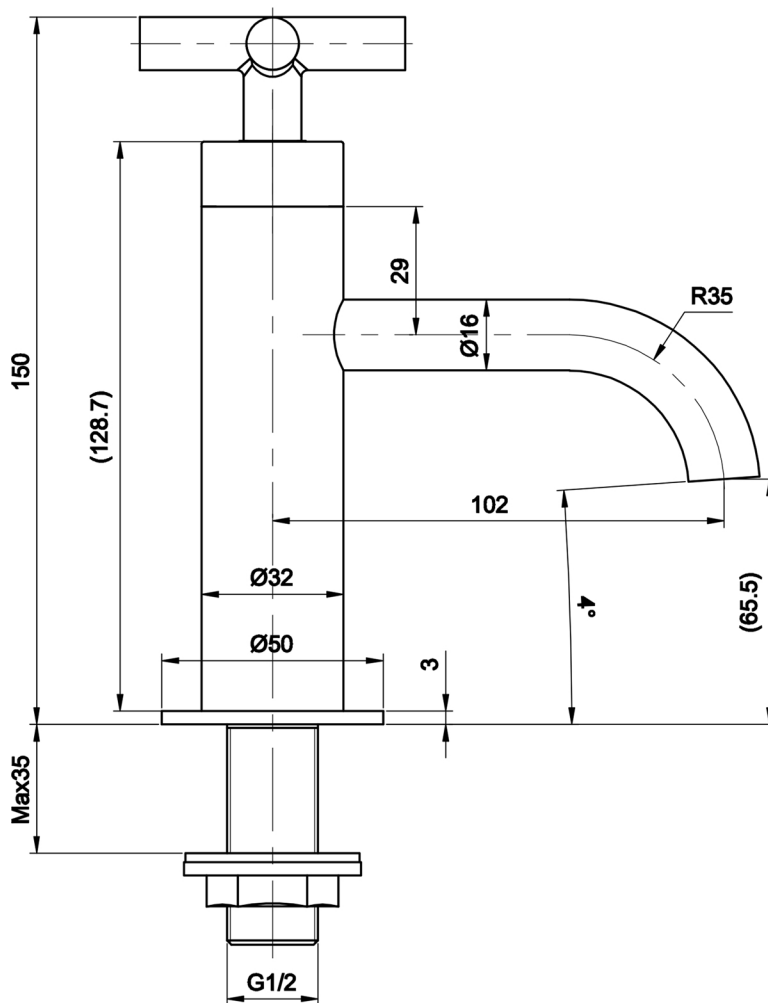

# Technical Data Sheet

Product range: SOLEX

Product code: 66011

Finishes Available: Chrome

**Min Pressure:**

LP 0.2

**Approvals:**

N/A

**Connections:**

G1/2"

**Warranty:**

15 Years (5 on cartridges)

## Flow Rate

0.5Bar: 5L/min

1Bar: 8L/min

2Bar: 12.4L/min

3Bar: 15.2L/min