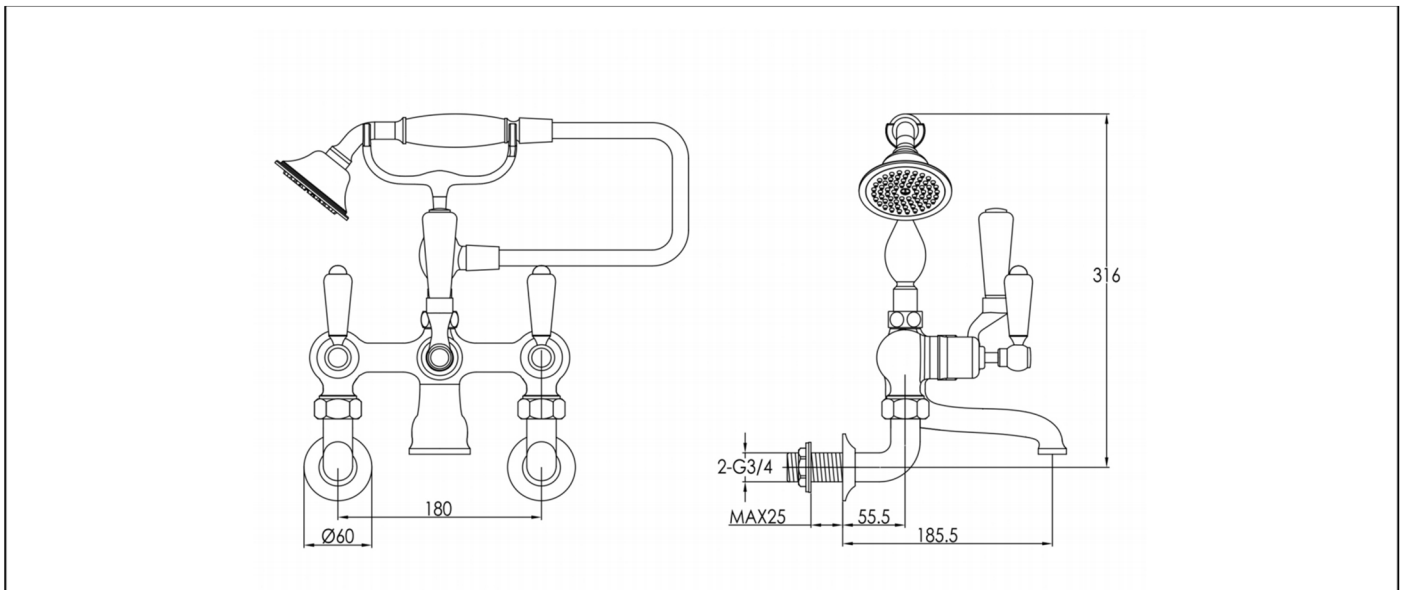

Technical Data Sheet

Product range: GROSVENOR

Product code: 85275WMNK, 856275WMMG, GB85275WM

Finishes Available: Brass with Chrome, Antique Brass, Nickel finishes

Min Pressure:

Approvals:
N/A

Connections:
G3/4"

Warranty:
15 Years (5 on cartridges)

Flow Rate

Bath
0.2Bar: 9L/min
0.5Bar: 10.5L/min
1Bar: 12.5L/min
2Bar: 17L/min
3Bar: 20.2L/min

Flow Rate

Shower
0.2Bar: 6L/min
0.5Bar: 7.6L/min
1Bar: 8.8L/min
2Bar: 12L/min
3Bar: 15L/min