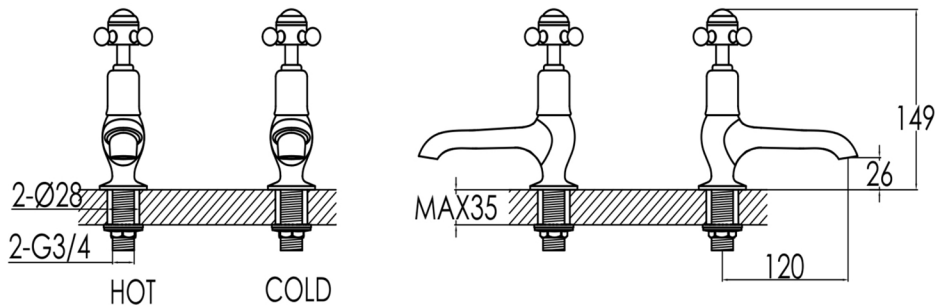

Technical Data Sheet

Product range: GROSVENOR

Product code: 76011, 76011NK, 76011G, GB76011

Finishes Available: Brass with Chrome, Antique Brass, Nickel finishes

Min Pressure:

LP 0.2

Approvals:

N/A

Connections:

G 1/2"

Warranty:

15 Years (5 on cartridges)

Flow Rate

0.2Bar: 6.6L/min

0.5Bar: 8L/min

1Bar: 9.6L/min