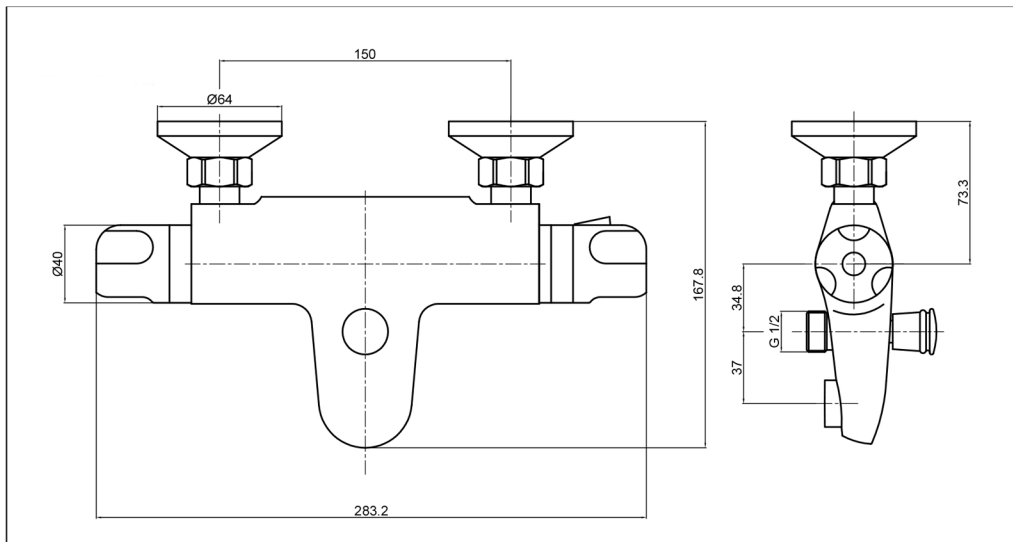

Technical Data Sheet

Product range: THERMOSTATICS

Product code: 1271W/M

Finishes Available: Chrome

Min Pressure:

HPI

Approvals:

N/A

Connections:

G 1/2" G 3/4"

Warranty:

15 Years (5 on cartridges)

Flow Rate

With Bathtub

0.5Bar: 10.0L/min

1Bar: 14.65L/min

2Bar: 21.2L/min

3Bar: 25.9L/min

Flow Rate

With Hand Shower

0.5Bar: 3.85L/min

1Bar: 5.74L/min

2Bar: 8.54L/min

3Bar: 11L/min