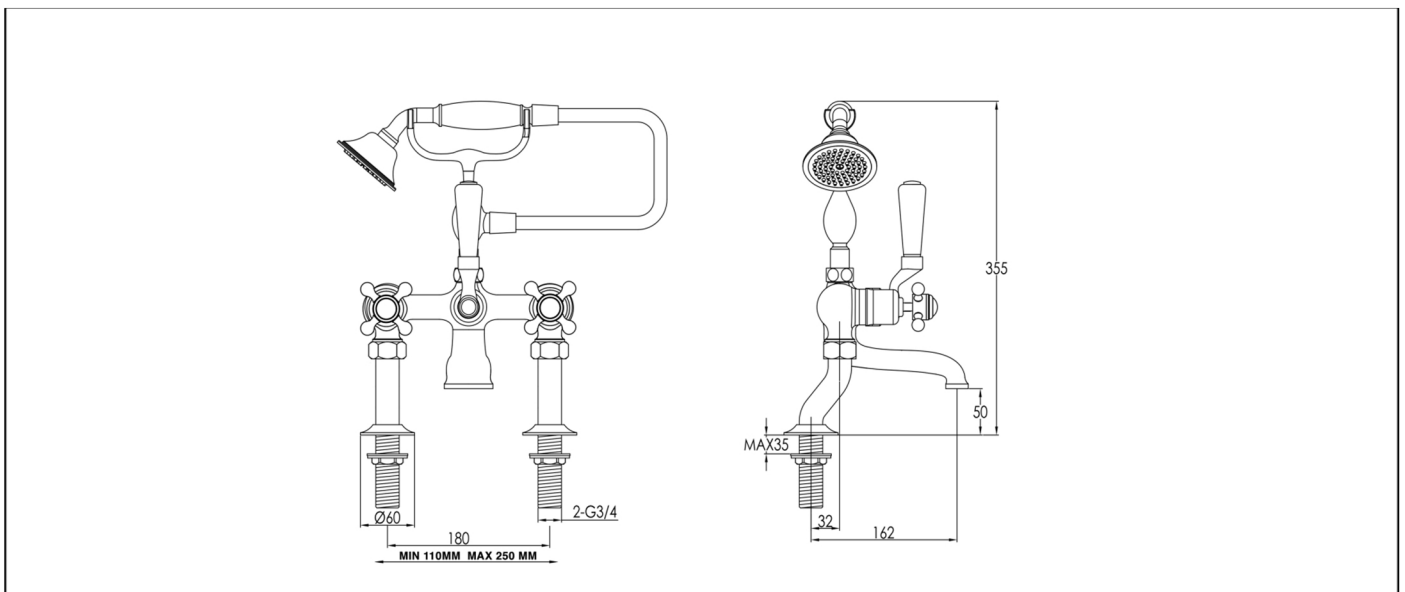

Technical Data Sheet

Product range: GROSVENOR

Product code: 76275, 76275NK, 766275G, GB76275

Finishes Available: Chrome, Matt Black, Brushed Brass

Min Pressure:

Approvals:
N/A

Connections:
G3/4"

Warranty:
15 Years (5 on cartridges)

Flow Rate

Bath
0.2Bar: 9L/min
0.5Bar: 10.5L/min
1Bar: 12.5L/min
2Bar: 17L/min
3Bar: 20.2L/min

Flow Rate

Shower
0.2Bar: 6L/min
0.5Bar: 7.6L/min
1Bar: 8.8L/min
2Bar: 12L/min
3Bar: 15L/min