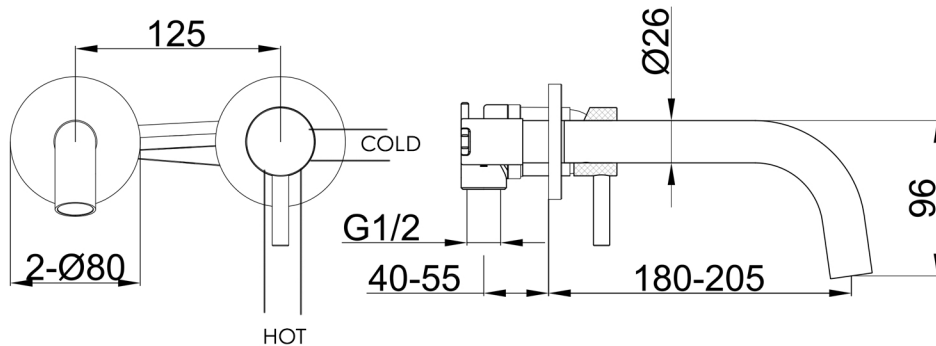

Technical Data Sheet

Product range: VOS

Product code: 28273MBMP, 23273BBRMP, 27273BBLMP, 21273BRZMP

DH28273MBMP, DH23273BBRMP, DH27273BBLMP, DH21273BRZMP

Finishes Available: Matt Black, Brushed Brass, Brushed Black, Bronze

Min Pressure:

MP 0.5

Approvals:

WRAS

Connections:

G 1/2"

Warranty:

15 Years (5 on cartridges)

Flow Rate

0.2Bar: 4.9L/min

0.5Bar: 5.6L/min

1Bar: 7.3L/min

2Bar: 9.7L/min

3Bar: 12.2L/min