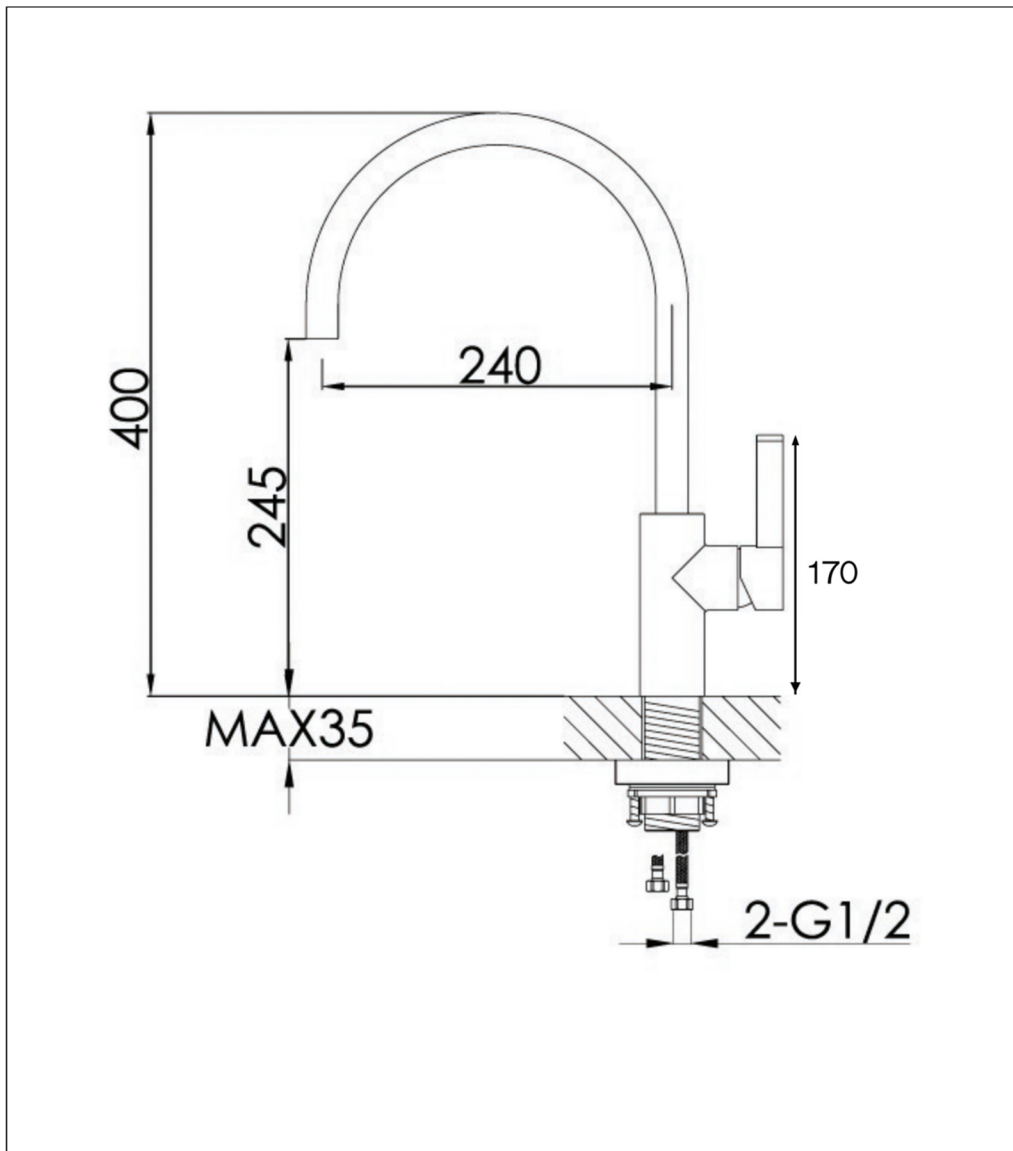

Technical Data Sheet

Product range: SINK MIXER

Product code: 27181BBL, X181, RG181

Finishes Available: Brushed Black, Chrome, Rose Gold

Min Pressure:

HP 1

Approvals:

N/A

Connections:

G 1/2"

Warranty:

15 Years (5 on cartridges)

Flow Rate

0.5Bar: 2.5L/min

1Bar: 3.5L/min

2Bar: 4.6L/min