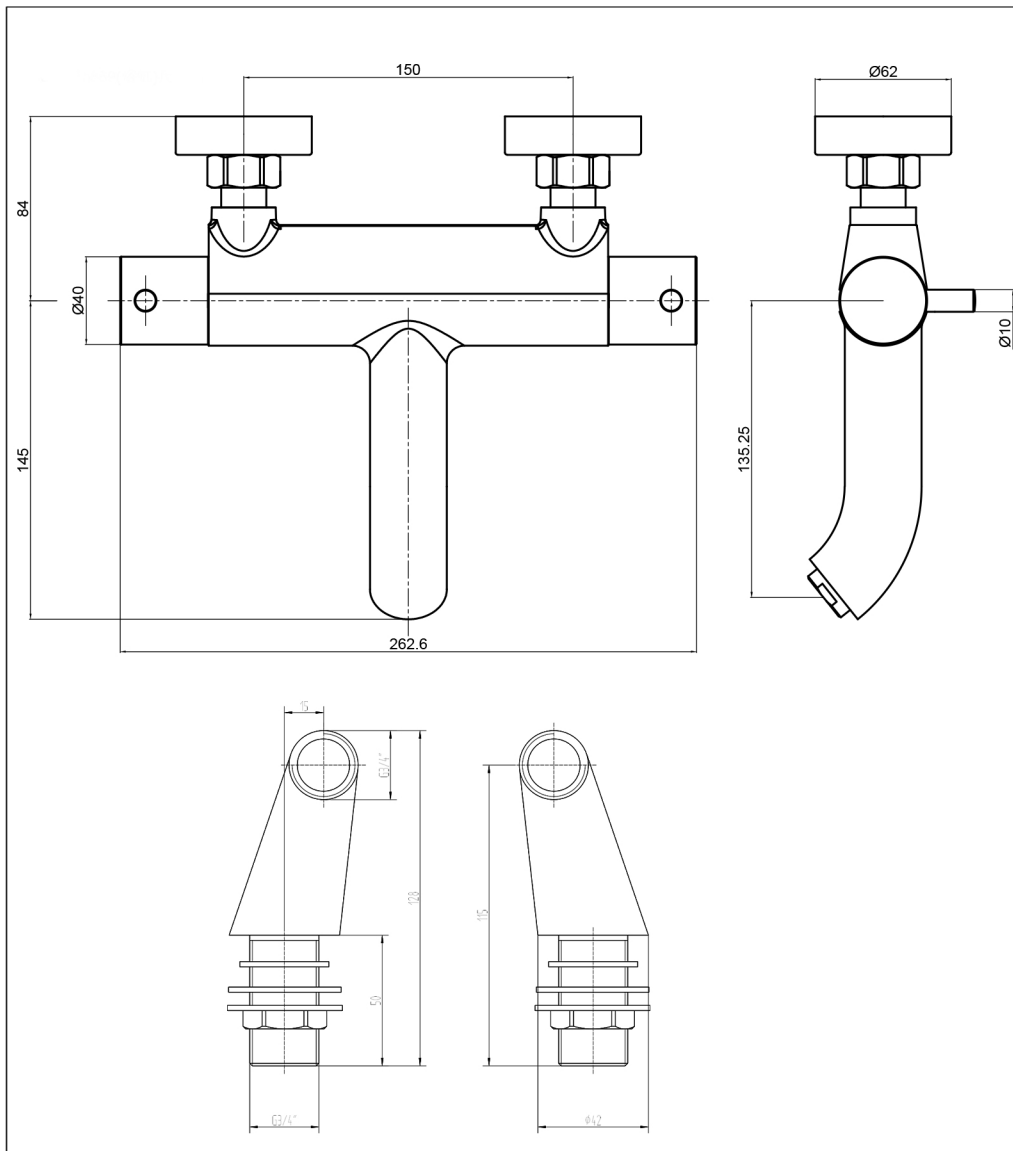

Technical Data Sheet

Product range: FLORENCE

Product code: 15669

Finishes Available: Chrome

Min Pressure:
MP 0.5

Approvals:
N/A

Connections:

Warranty:
15 Years

Flow Rate

0.5Bar: 6.8L/min

1Bar: 9.9L/min

2Bar: 14.3L/min

3Bar: 17.5L/min