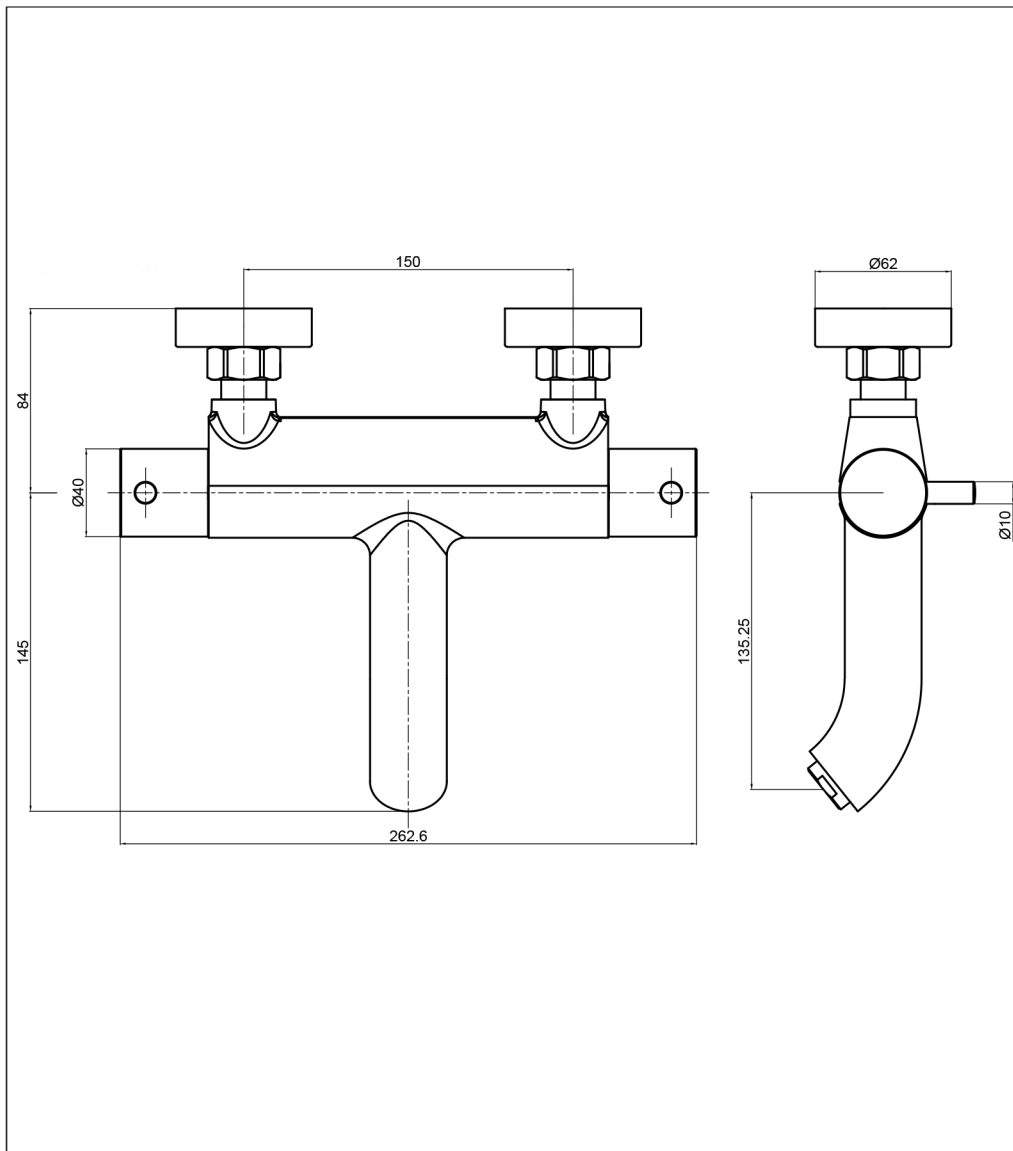

Technical Data Sheet

Product range: FLORENCE

Product code: 15669WM

Finishes Available: Chrome

Min Pressure:
MP 0.5

Approvals:
N/A

Connections:

Warranty:
15 Years

Flow Rate

0.5Bar: 6.8L/min

1Bar: 9.9L/min

2Bar: 14.3L/min

3Bar: 17.5L/min