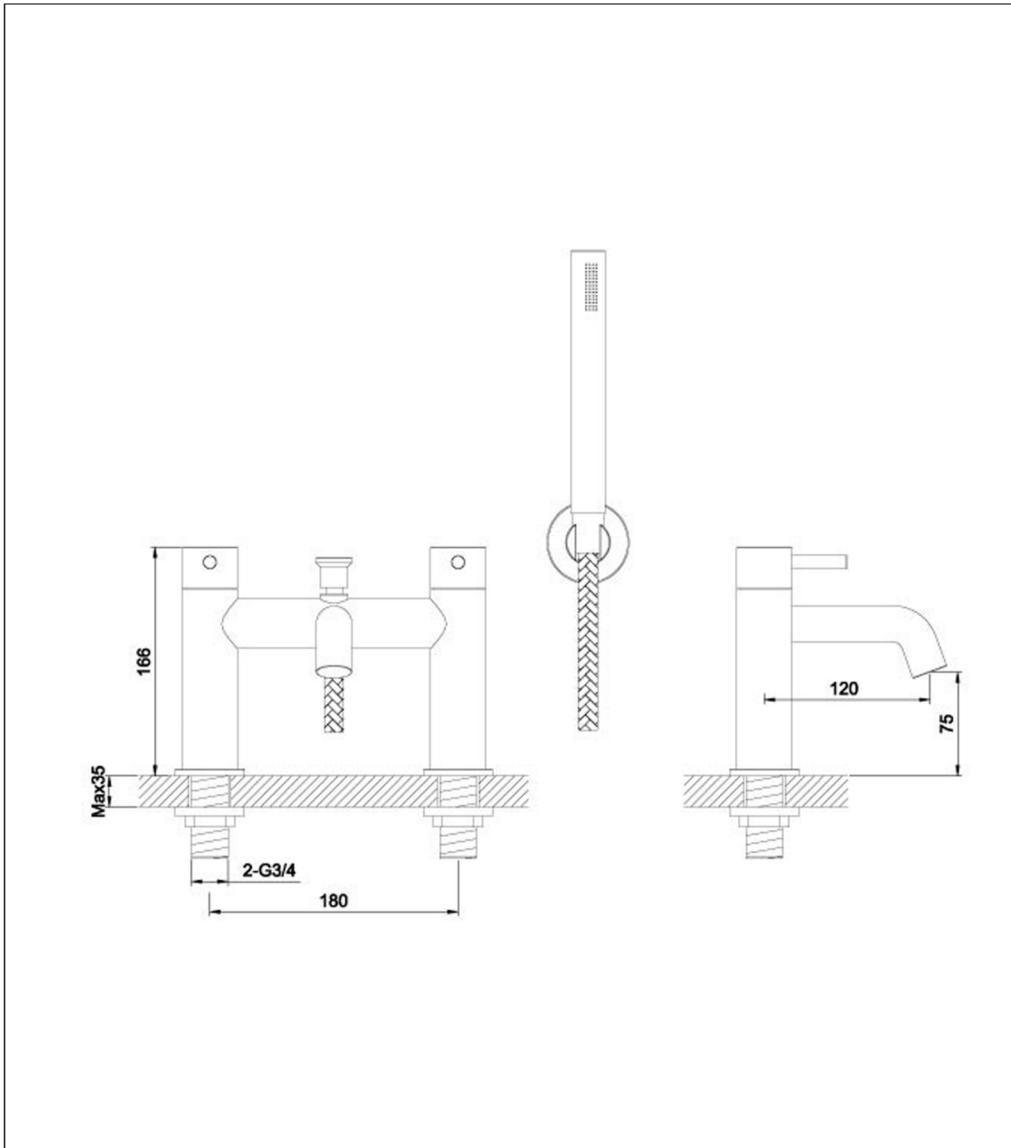

# Technical Data Sheet

Product range: INOX

Product code: IX275

Finishes Available: Stainless Steel

Min Pressure:

HP 1

Approvals:

WRAS

Connections:

G 1/2"

Warranty:

15 Years

## Flow Rate

0.2Bar: 8.6L/min

0.5Bar: 9.5L/min

1Bar: 11.5L/min

2Bar: 16.5L/min

3Bar: 19.5L/min