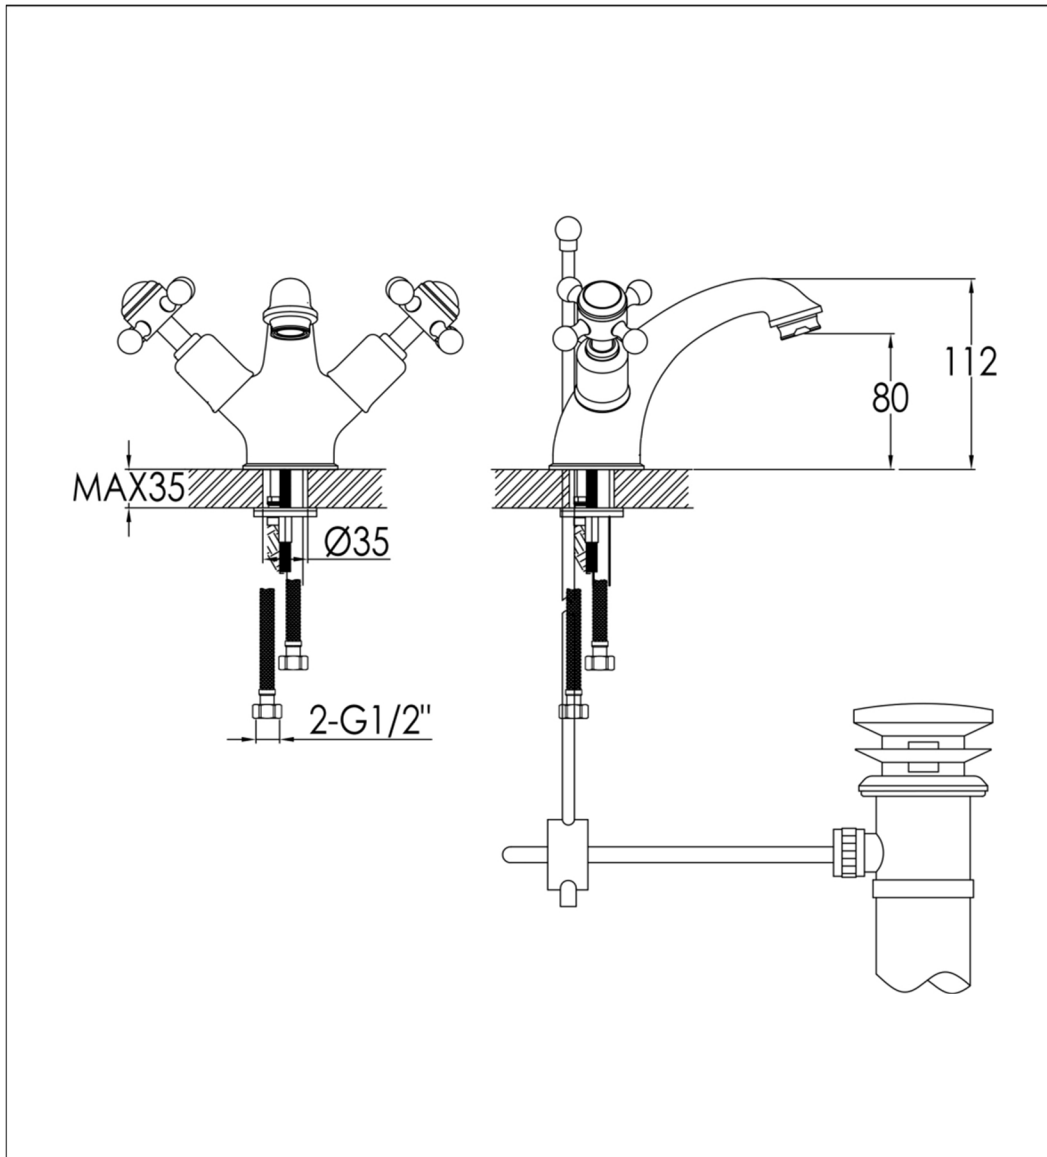

Technical Data Sheet

Product range: GROSVENOR

Product code: 76169, 76169NK, 76169G, GB76169

Finishes Available: Brass with Chrome, Antique Brass, Nickel finishes

Min Pressure:
LP 0.2

Approvals:
KIWA

Connections:
G 1/2"

Warranty:
15 Years (5 on cartridges)

Flow Rate
0.2Bar: 5.2L/min
0.5Bar: 6L/min
1Bar: 7L/min
2Bar: 9.8L/min
3Bar: 12.2L/min