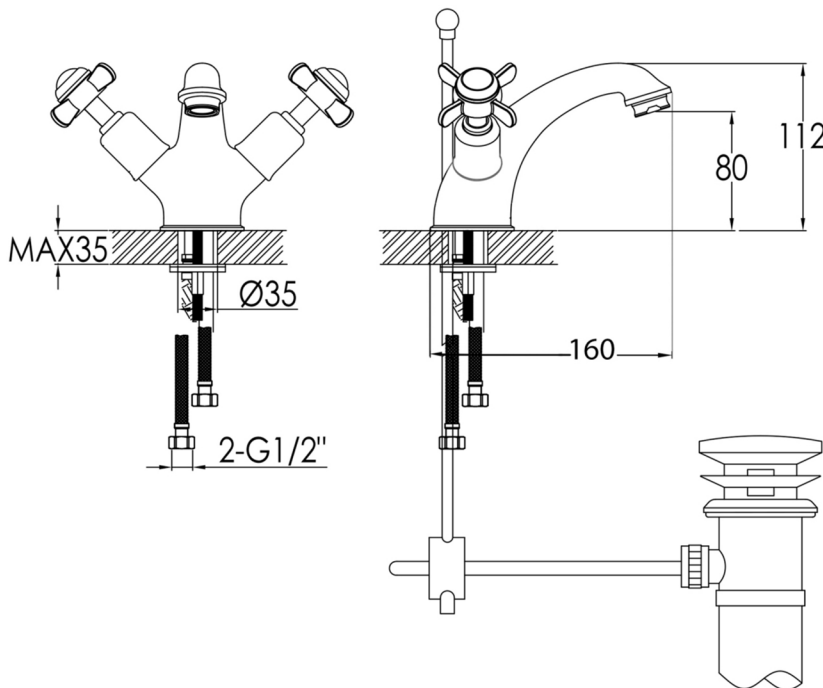

Technical Data Sheet

Product range: GROSVENOR

Product code: 98169, 98169NK, 98169G, GB98169

Finishes Available: Brass with Chrome, Antique Brass, Nickel finishes

Min Pressure:

LP 0.2

Approvals:

N/A

Connections:

G 1/2"

Warranty:

15 Years (5 on cartridges)

Flow Rate

0.2Bar: 5.2L/min

0.5Bar: 6L/min

1Bar: 7L/min