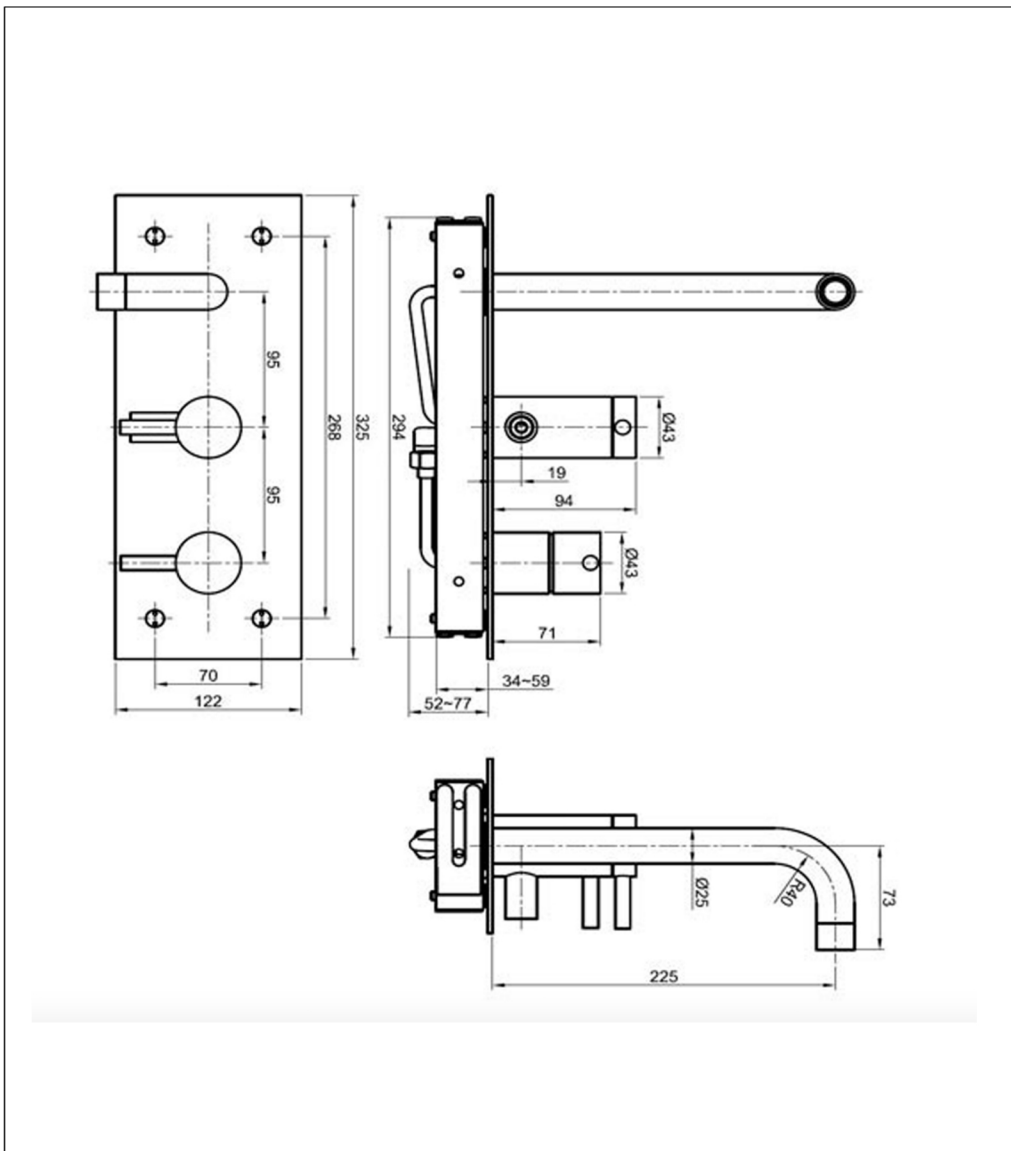

# Technical Data Sheet

Product range: INOX

Product code: IX273

Finishes Available: Stainless Steel

**Min Pressure:**

HP 1

**Approvals:**

N/A

## Flow Rate

0.5Bar: 5L/min

1Bar: 7L/min

2Bar: 10L/min

3Bar: 12L/min