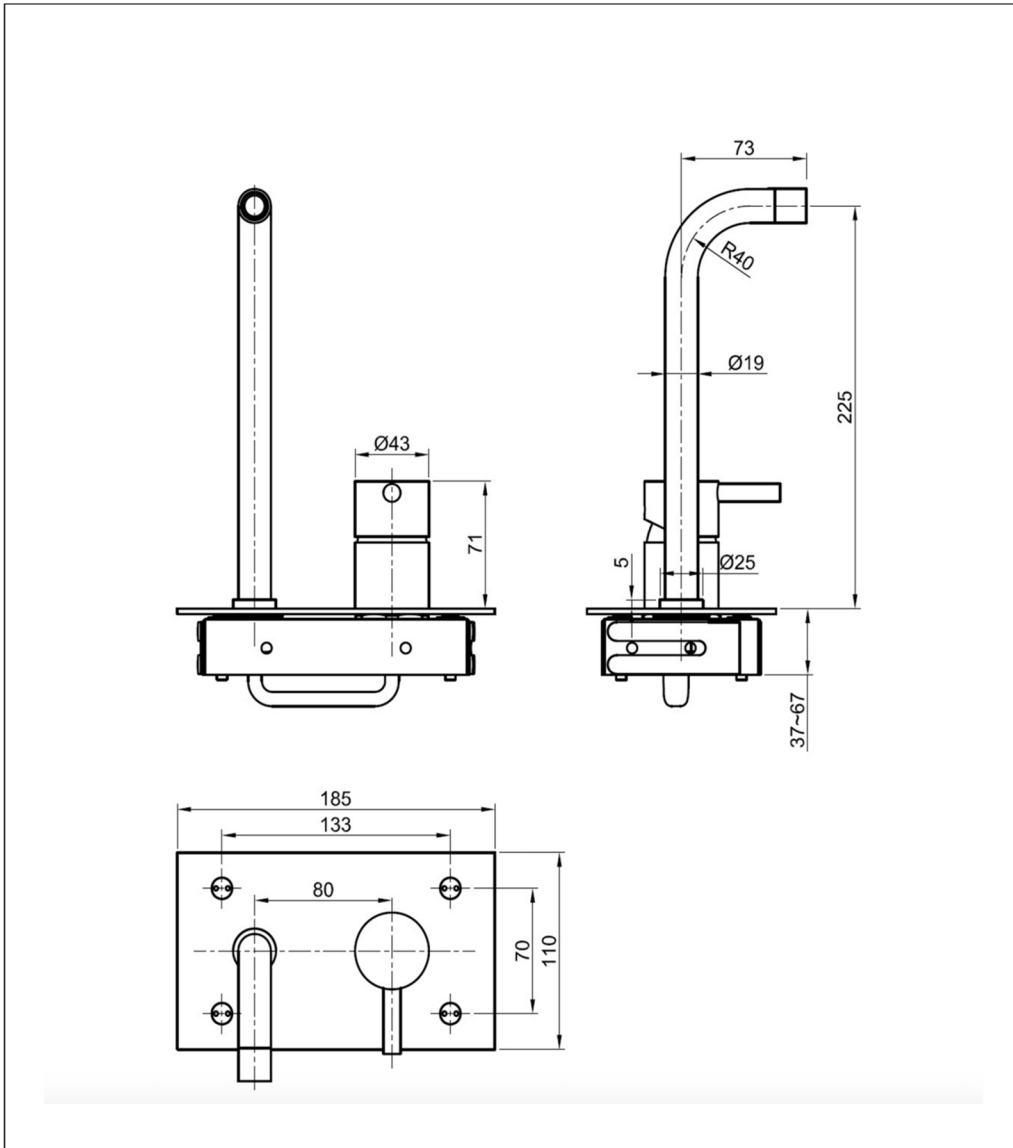

Technical Data Sheet

Product range: INOX

Product code: IX231

Finishes Available: Stainless Steel

Min Pressure:

HP 1

Approvals:

WRAS

Connections:

N/A

Warranty:

15 Years (5 on cartridges)

Flow Rate

0.5Bar: 5L/min

1Bar: 7L/min

2Bar: 10L/min

3Bar: 12L/min